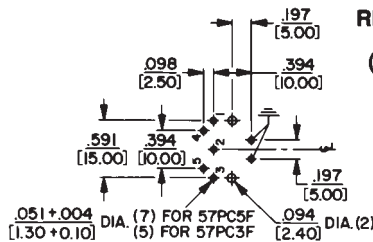

## DIN RECEPTACLES

### RIGHT-ANGLE RECEPTACLE for Printed Circuit Board Mounting

DIMENSIONS ARE FOR REFERENCE ONLY  $\frac{\text{Inch}}{\text{(mm)}}$

NOTE: Contact your Switchcraft Representative for price and delivery.