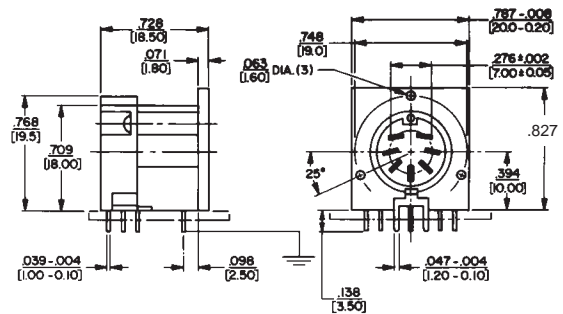

### RIGHT-ANGLE RECEPTACLE for Printed Circuit Board Mounting

DIMENSIONS ARE FOR REFERENCE ONLY  $\frac{\text{Inch}}{\text{(mm)}}$

NOTE: Contact your Switchcraft Representative for price and delivery.