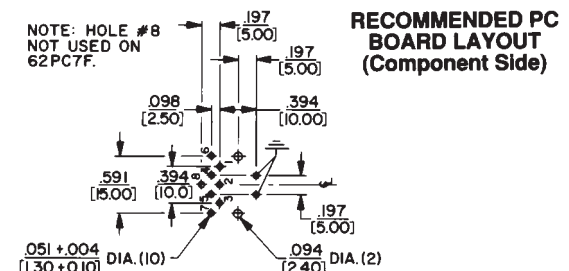

## DIN RECEPTACLES

### RIGHT-ANGLE RECEPTACLE for Printed Circuit Board Mounting

DIMENSIONS ARE FOR REFERENCE ONLY  $\frac{\text{Inch}}{\text{(mm)}}$

NOTE: Contact your Switchcraft Representative for price and delivery.