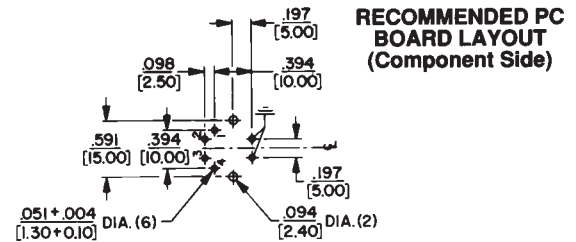

## DIN RECEPTACLES

### RIGHT-ANGLE RECEPTACLE for Printed Circuit Board Mounting

DIMENSIONS ARE FOR REFERENCE ONLY  $\frac{\text{Inch}}{\text{(mm)}}$

NOTE: Contact your Switchcraft Representative for price and delivery.