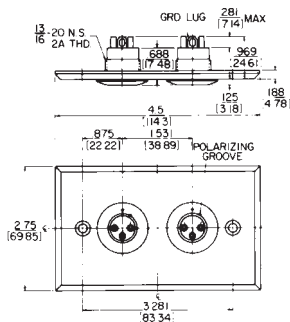

### G(\*)M WALL PLATE RECEPTACLE

Wall plate with one B3M or B4M male receptacle mounted (in "D"-shaped hole to prevent turning) on standard single electrical outlet box. Cover mounting screws included.

### J(\*)F WALL PLATE RECEPTACLE

Wall plate with one, D3F or D4F female receptacle. Mounts on standard single electrical outlet box. Cover mounting screws included.

### H(\*)M WALL PLATE RECEPTACLE

Wall plate with two, B3M or B4M male receptacles mounted (in "D"-shaped holes to prevent turning) on standard single electrical outlet box. Cover mounting screws included.