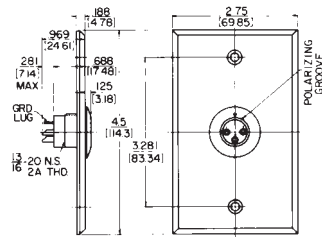

### G(\*)M WALL PLATE RECEPTACLE

Wall plate with one B3M or B4M male receptacle mounted (in "D"-shaped hole to prevent turning) on standard single electrical outlet box. Cover mounting screws included.

### J(\*)F WALL PLATE RECEPTACLE

Wall plate with one, D3F or D4F female receptacle. Mounts on standard single electrical outlet box. Cover mounting screws included.

### H(\*)M WALL PLATE RECEPTACLE

Wall plate with two, B3M or B4M male receptacles mounted (in "D"-shaped holes to prevent turning) on standard single electrical outlet box. Cover mounting screws included.