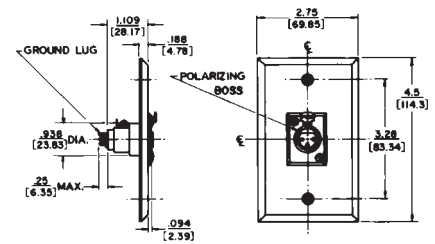

### G(\*)M WALL PLATE RECEPTACLE

Wall plate with one B3M or B4M male receptacle mounted (in "D"-shaped hole to prevent turning) on standard single electrical outlet box. Cover mounting screws included.

### J(\*)F WALL PLATE RECEPTACLE

Wall plate with one, D3F or D4F female receptacle. Mounts on standard single electrical outlet box. Cover mounting screws included.

### H(\*)M WALL PLATE RECEPTACLE

Wall plate with two, B3M or B4M male receptacles mounted (in "D"-shaped holes to prevent turning) on standard single electrical outlet box. Cover mounting screws included.