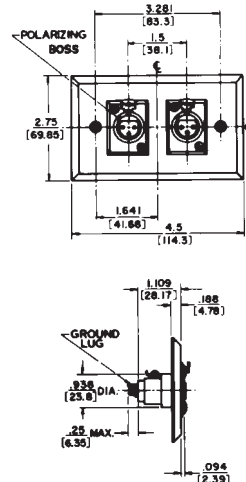

### G(\*)M WALL PLATE RECEPTACLE

Wall plate with one B3M or B4M male receptacle mounted (in "D"-shaped hole to prevent turning) on standard single electrical outlet box. Cover mounting screws included.

### J(\*)F WALL PLATE RECEPTACLE

Wall plate with one, D3F or D4F female receptacle. Mounts on standard single electrical outlet box. Cover mounting screws included.

### H(\*)M WALL PLATE RECEPTACLE

Wall plate with two, B3M or B4M male receptacles mounted (in "D"-shaped holes to prevent turning) on standard single electrical outlet box. Cover mounting screws included.

### K(\*)F WALL PLATE RECEPTACLE

Wall plate with two, D3F or D4F female receptacles. Mounts on standard single electrical outlet box. Cover mounting screws included.

DIMENSIONS ARE FOR REFERENCE ONLY  $\frac{\text{Inch}}{\text{(mm)}}$