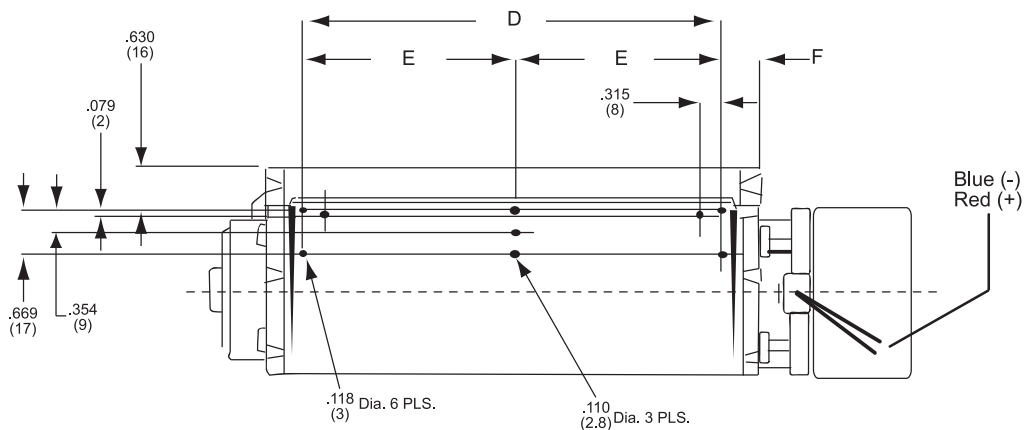

Part Number	Model Number	Curve	CFM @ 0	VDC	Volt. Range	Power (W)	dBA	Bobbin Position
55642.25001	QLK45120059124225001	1	45	12	7 to 13	5	49	Right
55642.30001	QLK45001259124230001	1	45	12	7 to 13	5	49	Left
55642.40001	QLK45180059124240001	2	68	12	7 to 13	7	52	Right
55642.45001	QLK45001859124245001	2	68	12	7 to 13	7	52	Left
55642.55011	QLK45240059124255011	3	95	12	7 to 13	8	55	Right
55642.60011	QLK45002459124260011	3	95	12	7 to 13	8	55	Left
55642.70011	QLK45300059124270011	4	116	12	7 to 13	9	57	Right
55642.75011	QLK45003059124275011	4	116	12	7 to 13	9	57	Left
<hr/>								
55642.30000	QLK45001259124230000	1	45	24	14 to 26	5	49	Left
55642.40000	QLK45180059124240000	2	68	24	14 to 26	7	52	Right
55642.45000	QLK45001859124245000	2	68	24	14 to 26	7	52	Left
55642.60010	QLK45002459124260010	3	95	24	14 to 26	8	55	Left
55642.70010	QLK45300059124270010	4	116	24	14 to 26	9	57	Right
55642.75010	QLK45003059124275010	4	116	24	14 to 26	9	57	Left

QLK45DC Series Mechanical Data

Crossflow Blower

120... 300mm x Ø 45mm

Part Number	Motor Position	A		B		C		D		E		F	
		inch	mm	inch	mm	inch	mm	inch	mm	inch	mm	inch	mm
QLK45/0012-59124230000 QLK45/0012-59124230001 QLK45/1200-59124225001	Left Left Right	7.72	196	2.01	51	4.72	120	3.70	94	N/A	N/A	0.55	14
QLK45/0018-59124245000 QLK45/0018-59124245001 QLK45/1800-59124240000 QLK45/1800-59124240001	Left Left Right Right	10.08	256	2.01	51	7.09	180	6.06	154	3.03	77	0.55	14
QLK45/0024-59124260010 QLK45/0024-59124260011 QLK45/2400-59124255011	Left Left Right	12.44	316	2.01	51	9.45	240	8.35	212	4.17	106	0.59	15
QLK45/0030-59124275010 QLK45/0030-59124275011 QLK45/3000-59124270011	Left Left Right	14.80	376	2.01	51	11.81	300	10.71	272	5.35	136	0.59	15

Dimensions: inches (mm)
▲ Dimension denotes air outlet

All data subject to change without notice