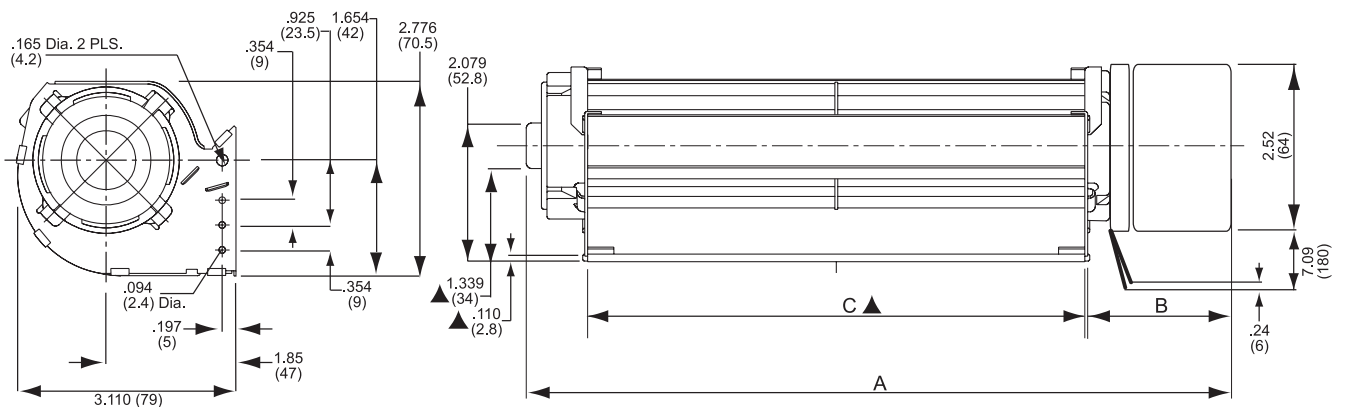

Part Number	Model Number	Curve	CFM @ 0	VDC	Volt. Range	Power (W)	dBA	Bobbin Position
55642.25001	QLK45120059124225001	1	45	12	7 to 13	5	49	Right
55642.30001	QLK45001259124230001	1	45	12	7 to 13	5	49	Left
55642.40001	QLK45180059124240001	2	68	12	7 to 13	7	52	Right
55642.45001	QLK45001859124245001	2	68	12	7 to 13	7	52	Left
55642.55011	QLK45240059124255011	3	95	12	7 to 13	8	55	Right
55642.60011	QLK45002459124260011	3	95	12	7 to 13	8	55	Left
55642.70011	QLK45300059124270011	4	116	12	7 to 13	9	57	Right
55642.75011	QLK45003059124275011	4	116	12	7 to 13	9	57	Left
<hr/>								
55642.30000	QLK45001259124230000	1	45	24	14 to 26	5	49	Left
55642.40000	QLK45180059124240000	2	68	24	14 to 26	7	52	Right
55642.45000	QLK45001859124245000	2	68	24	14 to 26	7	52	Left
55642.60010	QLK45002459124260010	3	95	24	14 to 26	8	55	Left
55642.70010	QLK45300059124270010	4	116	24	14 to 26	9	57	Right
55642.75010	QLK45003059124275010	4	116	24	14 to 26	9	57	Left

QLK45DC Series Mechanical Data

Crossflow Blower

120... 300mm x Ø 45mm

Part Number	Motor Position	A		B		C		D		E		F	
		inch	mm	inch	mm	inch	mm	inch	mm	inch	mm	inch	mm
QLK45/0012-59124230000 QLK45/0012-59124230001 QLK45/1200-59124225001	Left Left Right	7.72	196	2.01	51	4.72	120	3.70	94	N/A	N/A	0.55	14
QLK45/0018-59124245000 QLK45/0018-59124245001 QLK45/1800-59124240000 QLK45/1800-59124240001	Left Left Right Right	10.08	256	2.01	51	7.09	180	6.06	154	3.03	77	0.55	14
QLK45/0024-59124260010 QLK45/0024-59124260011 QLK45/2400-59124255011	Left Left Right	12.44	316	2.01	51	9.45	240	8.35	212	4.17	106	0.59	15
QLK45/0030-59124275010 QLK45/0030-59124275011 QLK45/3000-59124270011	Left Left Right	14.80	376	2.01	51	11.81	300	10.71	272	5.35	136	0.59	15

Dimensions: inches (mm)
▲ Dimension denotes air outlet

All data subject to change without notice