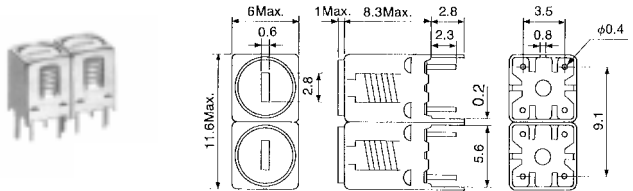

5HW Double Tuned
5HT Triple Tuned

Frequency Range: 5HW, 5HT 350-1500MHz

5HW

5HT

(Unit: mm)

Characteristic

continued on next page

continued from previous page

STANDARD FILTERS SELECTION GUIDE

TYPE 5HW (Double Tuned)

TOKO Part Number	Center Frequency (MHz)	Bandwidth @ -1dB (MHz) min.	Selectivity		Ripple (dB) max.	Insertion Loss (dB) max.
			Fo-()MHz (dB) min.	Fo+()MHz (dB) min.		
5HW-35045A-365	365	6.0	25(50)	20(50)	1.0	4.5
5HW-36535A-380	380	7.0	25(50)	20(50)	1.0	4.5
5HW-39545A-425	425	7.0	25(50)	20(50)	1.0	4.5
5HW-40545A-430	430	7.0	25(50)	20(50)	1.0	4.5
5HW-44545A-475	475	8.0	22(50)	18(50)	1.0	4.5
5HW-47535A-505	505	10.0	20(50)	16(50)	1.0	4.5
5HW-51035A-530	530	10.0	20(50)	16(50)	1.0	4.5
5HW-52535A-545	545	10.0	20(50)	16(50)	1.0	4.5
5HW-58080A-625	625	10.0	18(50)	15(50)	1.0	4.5
5HW-65535A-670	670	14.0	26(100)	23(100)	1.0	3.5
5HW-94555A-959	959	18.0	20(100)	17(100)	1.0	3.5
5HW-100090A-1010	1010	16.0	18(100)	14(100)	1.0	3.5
5HW-109060A-1130	1130	18.0	16(100)	14(100)	1.0	3.5
5HW-115045F-1195	1195	24.0	20(100)	18(100)	1.0	3.5
5HW-120050F-1225	1225	18.0	24(100)	20(100)	1.0	3.5
5HW-125055F-1305	1305	25.0	20(100)	18(100)	1.0	3.5