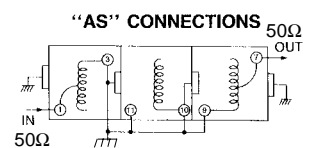

5HW Double Tuned
5HT Triple Tuned

Frequency Range: 5HW, 5HT 350-1500MHz

5HW

5HT

(Unit: mm)

Characteristic

continued on next page