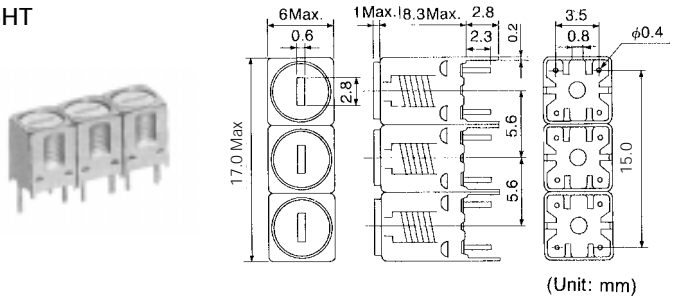

5HW Double Tuned
5HT Triple Tuned

Frequency Range: 5HW, 5HT 350-1500MHz

5HW

5HT

(Unit: mm)

Characteristic

continued on next page

continued from previous page

STANDARD FILTERS SELECTION GUIDE

TYPE 5HW (Double Tuned)

TOKO Part Number	Center Frequency (MHz)	Bandwidth @ -1dB (MHz) min.	Selectivity		Ripple (dB) max.	Insertion Loss (dB) max.
			Fo-()MHz (dB) min.	Fo+()MHz (dB) min.		
5HW-35045A-365	365	6.0	25(50)	20(50)	1.0	4.5
5HW-36535A-380	380	7.0	25(50)	20(50)	1.0	4.5
5HW-39545A-425	425	7.0	25(50)	20(50)	1.0	4.5
5HW-40545A-430	430	7.0	25(50)	20(50)	1.0	4.5
5HW-44545A-475	475	8.0	22(50)	18(50)	1.0	4.5
5HW-47535A-505	505	10.0	20(50)	16(50)	1.0	4.5
5HW-51035A-530	530	10.0	20(50)	16(50)	1.0	4.5
5HW-52535A-545	545	10.0	20(50)	16(50)	1.0	4.5
5HW-58080A-625	625	10.0	18(50)	15(50)	1.0	4.5
5HW-65535A-670	670	14.0	26(100)	23(100)	1.0	3.5
5HW-94555A-959	959	18.0	20(100)	17(100)	1.0	3.5
5HW-100090A-1010	1010	16.0	18(100)	14(100)	1.0	3.5
5HW-109060A-1130	1130	18.0	16(100)	14(100)	1.0	3.5
5HW-115045F-1195	1195	24.0	20(100)	18(100)	1.0	3.5
5HW-120050F-1225	1225	18.0	24(100)	20(100)	1.0	3.5
5HW-125055F-1305	1305	25.0	20(100)	18(100)	1.0	3.5