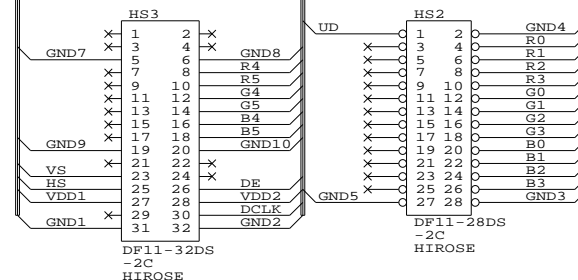

WIRE: UL1571, AWG28
COLOR CODED

PANEL SIDE

CONTROLLER SIDE

BLACK
PLASTIC
MOULDED

CONNECTION TABLE:

DF9-41S	HS1	01	02	03	04	05	06	07	08	09	10	11	12	13	14	15	16	17	18	19	20	21	22	23	24	25	26	27	28	29	30	31	32	33	34	35	36	37	38	39	40	41	HS1		
DF11-28DS	HS2	/	/	/	/	/	/	/	28	04	06	08	/	10	/	/	/	/	02	12	14	16	/	18	/	/	/	/	27	20	22	24	/	26	/	/	/	/	/	/	/	/	/	01	HS2
DF11-32DS	HS3	31	30	32	25	23	/	05	/	/	/	/	/	08	10	06	/	/	/	/	/	/	/	/	/	12	14	19	/	/	/	/	/	/	16	18	20	26	27	27	28	/	/	HS3	

P/N 4263116-00
PANEL CABLE: AC1024/V3/6880, 330mm

DIGITAL VIEW TECHNOLOGY
COPYRIGHT 2001, ALL RIGHTS RESERVED
CONFIDENTIAL

DRAWN BY: ADRIAN LEE

Title	PANEL CABLE: AC1024/V3/6880, 330mm	
Size	Document Number	REV
B	(C:\...\DV\DV_CABLE\C6311600.SCH)	01
Date:	January 9, 2001	Sheet 1 of 1