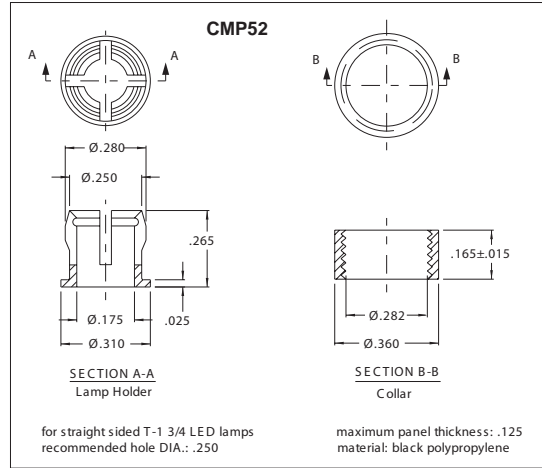

## Panel Mounting Accessories for LED Lamps

All dimensions in inches.

Chicago Miniature Lamp reserves the right to make specification revisions that enhance the design and/or performance of the product