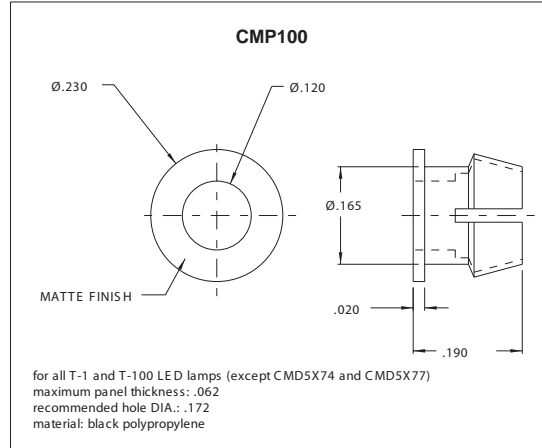

## Panel Mounting Accessories for LED Lamps

All dimensions in inches.

Chicago Miniature Lamp reserves the right to make specification revisions that enhance the design and/or performance of the product