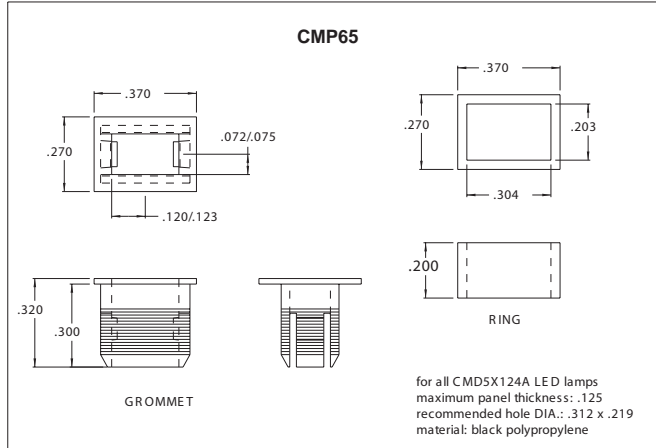

## Panel Mounting Accessories for LED Lamps

All dimensions in inches.

Chicago Miniature Lamp reserves the right to make specification revisions that enhance the design and/or performance of the product