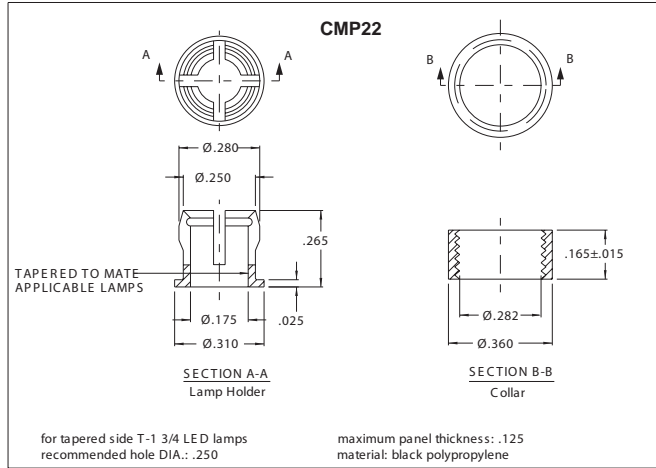

## Panel Mounting Accessories for LED Lamps

All dimensions in inches.

Chicago Miniature Lamp reserves the right to make specification revisions that enhance the design and/or performance of the product