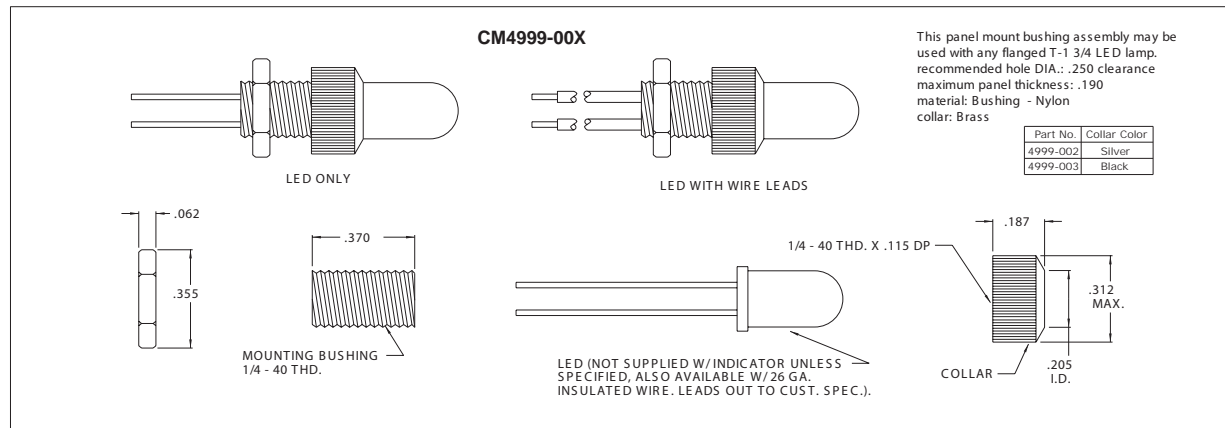

## Panel Mounting Accessories for LED Lamps

All dimensions in inches.

Chicago Miniature Lamp reserves the right to make specification revisions that enhance the design and/or performance of the product