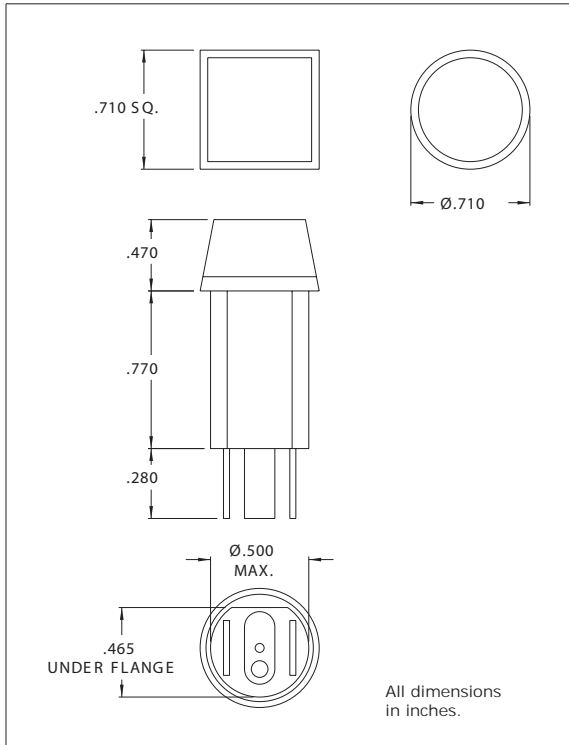

**3062 Series Relampable Incandescent Indicator Light**

**DESCRIPTION AND FEATURES**

**Ordering Information:**  
 For use with T-2 slide base (short) lamps.  
 Complete assembly consists of socket (3062), lamp and lens (see chart below).  
 Items supplied unassembled. Lamp lens and socket must be ordered separately.

**Mounting:** Ø.500 hole, supplied with push-on speednut SN0461  
**Mounting hole pattern on page SP2.**

**Lens:** Polycarbonate, snap-on

**Body:** Black Nylon

**Terminals:** Nickel plated brass

Lens Color Table		
Color	Round Lens No.	Square Lens No.
Red	3111	3121
Clear	3112	3122
Amber	3113	3123
White	3114	3124
Green	3115	3125
Blue	3116	3126
Yellow	3117	3127