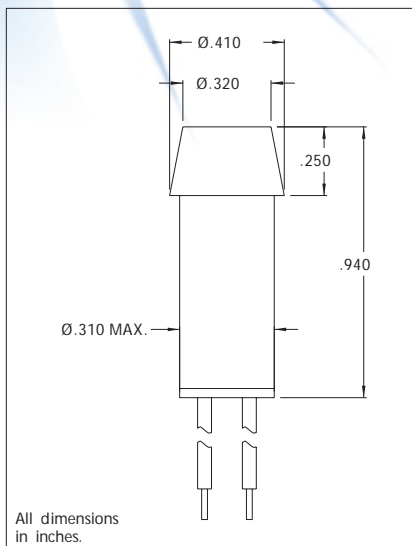

**2990D Series Non-Relampable Incandescent Indicator Lights**

**DESCRIPTION AND FEATURES**

Mounting: Ø.310 MIN., supplied with push-on speednut SN1287.

Wire Leads: No.22 AWG (105°C) 4.40/4.80 long, stripped .430/.570

Lens: Polycarbonate

Lens Color	Incandescent		
	Model No. (6V)	Model No. (12V)	Model No. (28V)
Red	2990D1-6V	2990D1-12V	2990D1-28V
Amber	2990D3-6V	2990D3-12V	2990D3-28V
White	2990D4-6V	2990D4-12V	2990D4-28V
Green	2990D5-6V	2990D5-12V	2990D5-28V
Blue	2990D6-6V	2990D6-12V	2990D6-28V
Lamp used	#2112	#2162	#2187
Lead color	White	Yellow	Purple
Mounting	Supplied with push-on speednut SN1287		