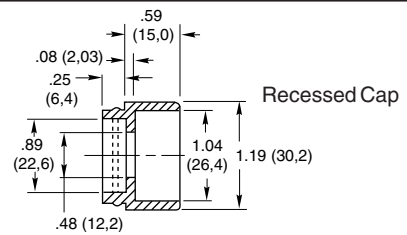

### Remote Switching Accessories Pendant Housing and Caps

07Z4950  
07Z5051

Material: Thermoplastic  
Specials: other colors available on special order.

Flat Cap

Application:

All Grayhill pushbutton switches with 15/32-32 bushings: catalog numbers 2201, 2202, 07-7, 07-8, 07-21, 07-22, 07-26, 4001, 4002, 10-9, 10-10, 10-100, 10-101, 30-16, 30-17 and 30-32. any other switch with 15/32-32 bushing if it fits housing.