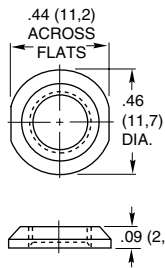

## DIMENSIONS In Inches (and millimeters)

### Decorative Mounting Nuts

30C1023-1

Brass, nickel-plated for 1/4" (6,35) bushing.

23C1024-1

Brass, nickel-plated for 5/16" (7,93) bushing.

07C1040-1

Brass, nickel-plated for 15/32" (11,9) bushing.