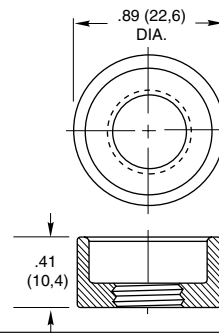

10C1015-1

Brass, zinc trivalent chromate-plated for 15/32" (11,9) bushing.