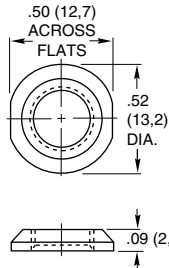

## DIMENSIONS In Inches (and millimeters)

### Decorative Mounting Nuts

30C1023-1

Brass, nickel-plated for 1/4" (6,35) bushing.

23C1024-1

Brass, nickel-plated for 5/16" (7,93) bushing.

07C1040-1

Brass, nickel-plated for 15/32" (11,9) bushing.