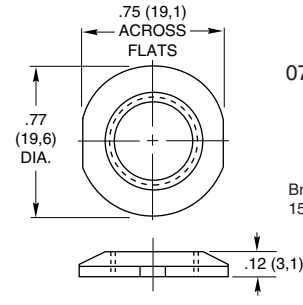

## DIMENSIONS In Inches (and millimeters)

### Decorative Mounting Nuts

30C1023-1

Brass, nickel-plated for 1/4" (6,35) bushing.

23C1024-1

Brass, nickel-plated for 5/16" (7,93) bushing.

07C1040-1

Brass, nickel-plated for 15/32" (11,9) bushing.