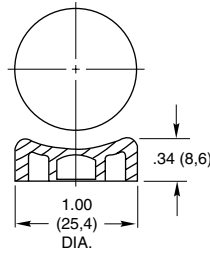

07Z1047

Thermoplastic, black or red color.

For use with Series 2000 and Series 7 switches. See switch pages.