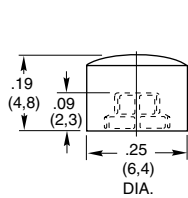

Button Caps and Guard

30B1012

Thermosetting plastic (Fasten to button with cyanoacrylate adhesive) black, red or white.

For use with all Series 30 and 39 switches except part number 39-101. See switch pages.