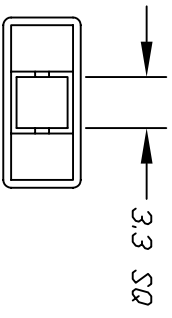

ITEM	DESCRIPTION
P001062	5J BUTTON WHITE
P001063	5J BUTTON RED
P001064	5J BUTTON BLUE

NOTES:

1. ALL DIMENSIONS IN MM

A		RELEASED FOR PRODUCTION	DATE	CHKD	TITLE			SCALE	DATE	DR	DWG	REV
REV.		DESCRIPTION			5J BUTTON GRAY			2:1	9/24/96	MM	P001061	A
<p>THE INFORMATION CONTAINED IN THIS DOCUMENT IS PROPRIETARY TO E-SWITCH AND IS NOT TO BE COPIED OR TRANSFERRED</p>												
TOLERANCES												
0.0		±0.4										
0.00		±0.25										

E-SWITCH