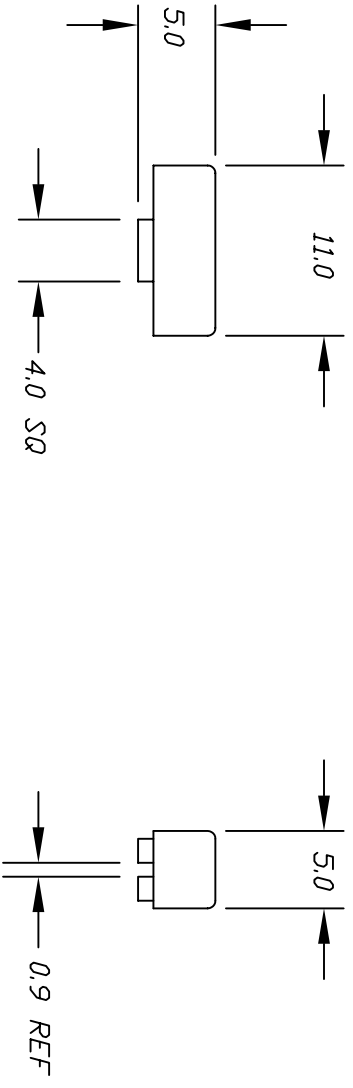

ITEM	DESCRIPTION
P001062	5J BUTTON WHITE
P001063	5J BUTTON RED
P001064	5J BUTTON BLUE

NOTES:

1. ALL DIMENSIONS IN MM

A		RELEASED FOR PRODUCTION	DATE	CHKD	TITLE			SCALE	DATE	DR	DWG	REV
REV.		DESCRIPTION			5J BUTTON GRAY			2:1	9/24/96	MM	P001061	A
<p>THE INFORMATION CONTAINED IN THIS DOCUMENT IS PROPRIETARY TO E-SWITCH AND IS NOT TO BE COPIED OR TRANSFERRED</p>												
TOLERANCES												
0.0		±0.4										
0.00		±0.25										

E-SWITCH