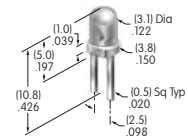

AT628
Double Element LED
 Colors: C D F
 Series: YB
 T-1 Bi-pin

AT629
Single Element LED
 Color: B
 Series: HB
 T-1 Bi-pin

AT630
Single Element LED
 Color: F
 Series: HB
 T-1 Bi-pin

AT631
Single Element LED
 Color: B
 Series: KB LB YB
 T-1 Bi-pin