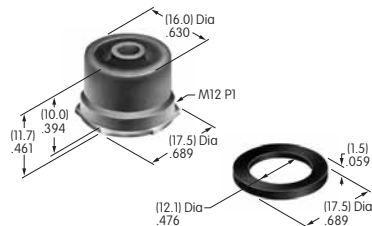

AT400s

AT401
Splashproof Boot Assembly
Nitrile butadiene rubber for A
Ethylene propylene rubber for H
Colors: A H
Series: M P S WT

AT401P
O-ring
Natural rubber
Color: A
Series: M MB2000 WB WT TL

AT402
Splashproof Boot
Silicone rubber for A C E F
Ethylene propylene rubber for H
Colors: A C E F H
Series: M P S