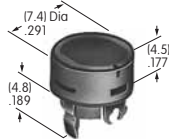

AT4167

Round Cap for Bright LED

Polycarbonate
Colors: CB DB FB
Series: HB