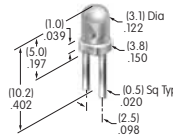

AT625
Single Element LED
Color: G
Series: KB LB YB
T-1 Bi-pin