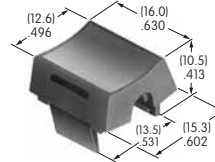

AT438
Design Rocker
Polycarbonate
Colors: B C D F G
Series: MLW

AT442
.394" Dia. Snap-on Cap
Polycarbonate
Colors: A B C E F G H
Series: EB M2B MB20