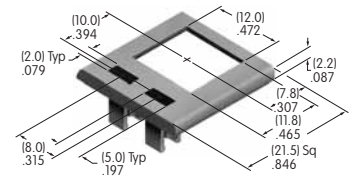

AT210
ON-OFF Plate for 6mm
Threaded Bushing
Nickel/aluminum
Colors: Red & black ink
Series: E M P

AT211
ON-OFF Plate for 6mm
Threaded Bushing
Nickel/aluminum
Colors: Red & black enamel
Series: E M P

AT212
Bezel with 2 AT617 LEDs
Polycarbonate
Color: A
Series: EB M MB24

AT213
Bezel with 2 AT618 LEDs
Polycarbonate
Color: A
Series: EB M MB24

AT214
ON-OFF Plate for 12mm
Threaded Bushing
Nickel/aluminum
Colors: Red & black ink
Series: M P S

AT215
ON-OFF Plate for 12mm
Threaded Bushing
Nickel/aluminum
Colors: Red & black enamel
Series: M P S

AT217
Small Bezel
Polyamide
Colors: A B H
Series: JWM

AT218
Large Bezel
Polyamide
Colors: A B H
Series: JWJ

AT400s

AT401
Splashproof Boot Assembly
Nitrile butadiene rubber for A
Ethylene propylene rubber for H
Colors: A H
Series: M P S WT

AT401P
O-ring
Natural rubber
Color: A
Series: M MB2000 WB WT TL

AT402
Splashproof Boot
Silicone rubber for A C E F
Ethylene propylene rubber for H
Colors: A C E F H
Series: M P S

Color Codes: A Black B White C Red D Amber E Yellow F Green G Blue H Gray J Clear