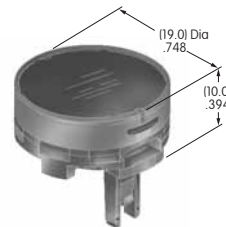

AT4179 ← *NEW*
Round Cap for Bright LED
Polycarbonate
Colors: JB JC JD JF
Series: LB Panel Seal