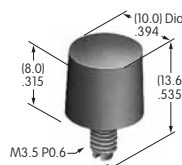

AT078
.315" Dia. Screw-on Cap
Polystyrene

Colors: A B C E F G H
Series: MB20 SCB WB

AT079
.394" Dia. Screw-on Cap
Polystyrene

Colors: A B C E F G H
Series: MB20 SCB WB

AT080
Screw Adaptor for AT452 & AT454
Brass
Series: MB20 SCB