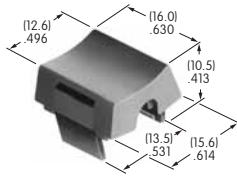

AT406
Bat Lever Cap
Polyvinyl chloride
Colors: A B C D E F G
Series: M P S