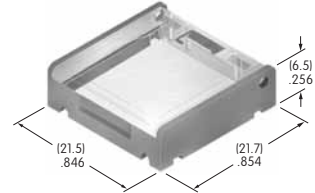

AT4142
Spring Loaded Protective Guard
Cover: Polycarbonate
Base: GFR Polyamide
Coil Spring: Stainless Steel
Series: UB2