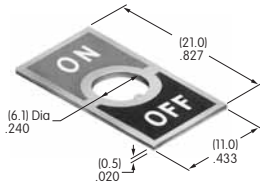

AT212
Bezel with 2 AT617 LEDs
Polycarbonate
Color: A
Series: EB M MB24