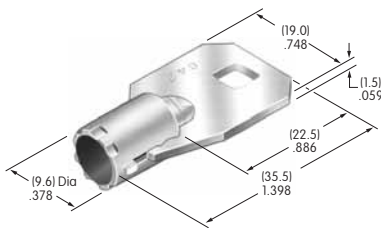

AT4152
Tubular Key
Nickel/brass
Series: CKL