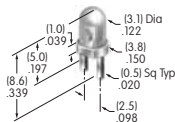

AT630
Single Element LED
Color: F
Series: HB
T-1 Bi-pin