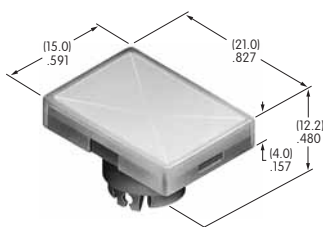

AT3016
Rectangular Cap for Super Bright LED
Polycarbonate
Colors: JB
Series: YB

AT3021
Flat Cap for Barrier Flange
Polyphenylene oxide
Colors: A B C H
Series: JP