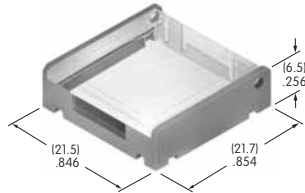

AT4140
Cap for Mounter AT547
Polycarbonate
Colors: A B C H
Series: JB

AT4141
Protective Guard
Cover: Polycarbonate
Base: GFR Polyamide
Series: UB2