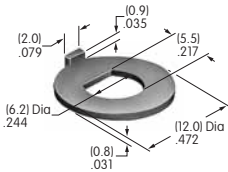

AT513H
Hex Nut
 Nickel/brass
 Series: M MB20 MB24

AT513M
Hex Nut
 Nickel/brass
 Series: B DRA E EB M MB20 MR P

AT515 (M-metric H-inch)
Locking Ring for D Flat Bushing
 Chromate/zinc/steel
 Series: DRA M MB24