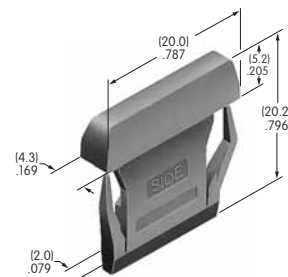

Color Codes: A Black B White C Red D Amber E Yellow F Green G Blue H Gray J Clear