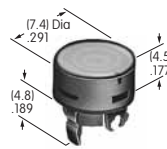

AT4033
Square Indicator Cap
Polycarbonate
Colors: JB
Series: HB