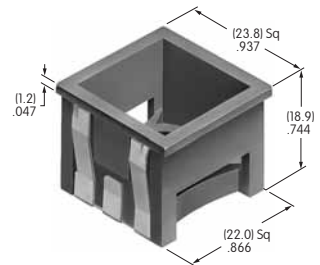

AT516
O-ring
Nitrile butadiene rubber
Series: M MB20

AT517
Mounter for Square Cap
Glass fiber reinforced polyamide
Color: A
Series: DLB