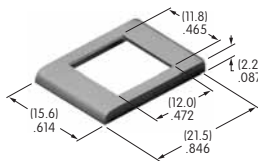

AT208
Bezel with AT070 LED
Polycarbonate
Color: A
Series: EB M MB24