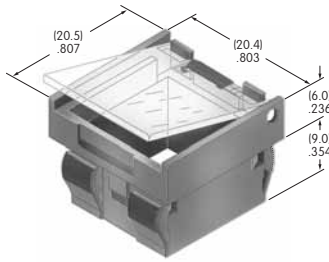

AT4173 ← *NEW*
Spring Loaded Protective Guard
Polycarbonate & Polyamide
Coil Spring: Stainless Steel
Series: UB