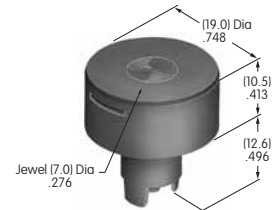

AT460
Long Plastic Toggle Tip
Polyethylene
Colors: A B C E F G
Series: M

AT461
.476" Wide Paddle
Polycarbonate
Colors: A B C E F G H
Series: M M2T

AT463
.748" Sq. Spot Illuminated Cap
Polycarbonate
Color: A
Series: DLB

AT464
.748" Dia. Spot Illuminated Cap
Polycarbonate
Color: A
Series: DLB

AT465
.453" Square Cap
Polycarbonate
Colors: A B C E F G H
Series: EB MB24

AT466
.453" False Illuminated Rocker
Polycarbonate
Cap Color: A
Window Color: B/C
Series: M

AT467
Short Paddle
Polyamide
Colors: A B C E F G H
Series: A B M

AT468
Long Paddle
Polyamide
Colors: A B C E F G H
Series: A B M

AT469
.260" Wide Rocker
Polyamide
Colors: A B C D E F G H
Series: A

AT475
.201" Dia. Cap
Polyamide
Colors: A B C
Series: AB BB FB M2B MB24

AT476
Square Solid Colored Cap
Polycarbonate
Colors: BJ CJ EJ FJ GJ
Series: LB

AT477
Square Colored Insert Cap
Polycarbonate
Colors: JB JC JE JF JG
Series: LB

Color Codes: A Black B White C Red D Amber E Yellow F Green G Blue H Gray J Clear