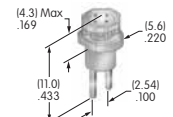

AT634 ← NEW
Single Element LED
Colors: C D F
Series: KB YB
T-1¼ Bi-pin