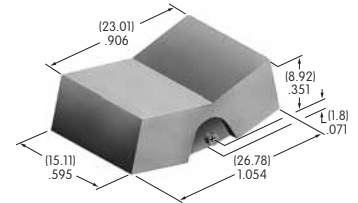

AT4156
.595" Wide Rocker
Polyamide
Colors: A B C E F G H
Series: M P