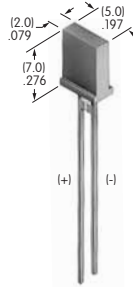

AT618
Single Element LED
Colors: C E F
Used for AT213 Bezel