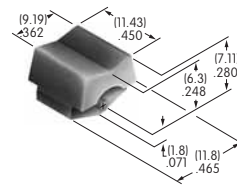

AT4149
.365" Wide Paddle
 Polyamide
 Colors: A B C E F G H
 Series: M M2T P

AT4150
.450" Wide Rocker
 Polyamide
 Colors: A B C E F G H
 Series: M M2T

AT4151
.450" Wide Paddle
 Polyamide
 Colors: A B C E F G H
 Series: M M2T