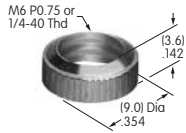

AT511 (M-metric H-inch)
Knurled Cap Nut
Chrome/brass
Series: E EB M MB20 MB24 P

AT512 (M-metric H-inch)
Conical Nut
Chrome/brass
Series: EB MB20