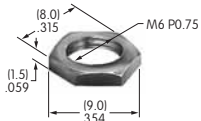

AT513M
Hex Nut
Nickel/brass
Series: B DRA E EB M MB20 MR P

AT515 (M-metric H-inch)
Locking Ring for D Flat Bushing
Chromate/zinc/steel
Series: DRA M MB24