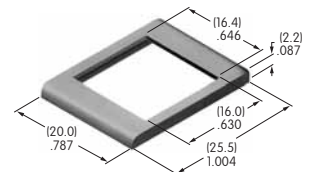

AT111
Lamping Tool
Stainless steel
Series: HB KB YB

AT112
Socket Wrench
Nickel/brass
Series: LB

AT200s

AT201
ON-OFF Plate for 12mm Threaded Bushing
Nickel/brass
Series: M P S

AT202
ON-OFF Plate for 12mm Threaded Bushing
Nickel/aluminum
Colors: Red & black enamel
Series: M P S

AT204
Bezel
Polycarbonate
Colors: A B C D E F G H
Series: MLW

AT206
Bezel
Polycarbonate
Colors: A B C E F G H
Series: LW

AT207
Bezel
Polycarbonate
Colors: A B C E F G H
Series: EB MB24

AT208
Bezel with AT070 LED
Polycarbonate
Color: A
Series: EB M MB24

AT209
ON-OFF Plate for 6mm Threaded Bushing
Nickel/brass
Series: E M P

Color Codes: A Black B White C Red D Amber E Yellow F Green G Blue H Gray J Clear