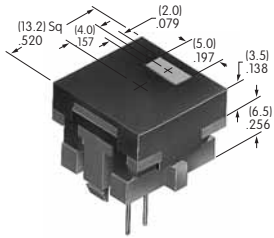

AT480
Square Spot Illuminated Cap
Polycarbonate
Cap Colors: A B C F
LED Colors: C D F CF
Series: LB

AT484
Square Nonilluminated Cap
Polycarbonate
Colors: A B C E F G H
Series: LB