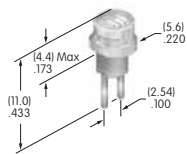

AT628
Double Element LED
Colors: C D F
Series: YB
T-1 Bi-pin

AT629
Single Element LED
Color: B
Series: HB
T-1 Bi-pin