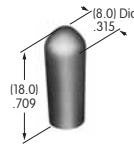

AT407
.394" Dia. Screw-on Cap
PBT
Colors: A B C E F G H
Series: MB20