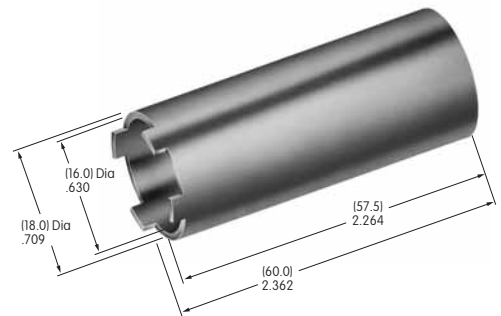

AT106
Socket Wrench
Aluminum with black alumite finish
Series: YB