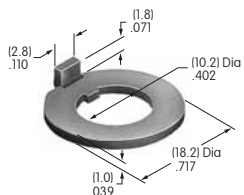

AT527A
Black Hex Face Nut
Chrome
Series: TL

AT518
Locking Ring
Chromate/zinc/steel
Series: HS PS TS

AT520
Lockwasher
Chromate/zinc/steel
Series: HS PS TS