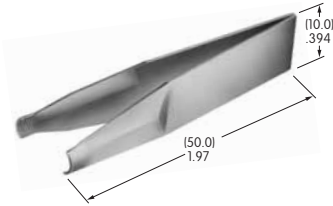

AT109
Cap Extractor
 Stainless Steel
 Series: HB LB KB UB YB

AT110
Socket Wrench
 Brass
 Series: HB

Color Codes: A Black B White C Red D Amber E Yellow F Green G Blue H Gray J Clear

AT111
Lamping Tool
 Stainless steel
 Series: HB KB YB