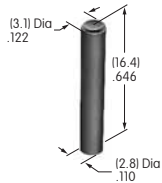

AT460
Long Plastic Toggle Tip
Polyethylene
Colors: A B C E F G
Series: M