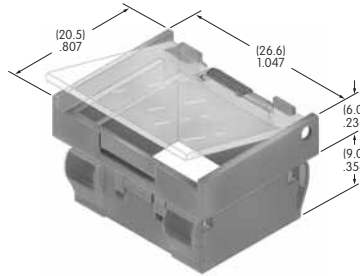

AT4174 ← *NEW*
Spring Loaded Protective Guard
Polycarbonate & Polyamide
Coil Spring: Stainless Steel
Series: UB