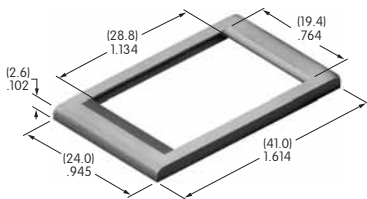

AT206
Bezel
Polycarbonate
Colors: A B C E F G H
Series: LW

AT207
Bezel
Polycarbonate
Colors: A B C E F G H
Series: EB MB24