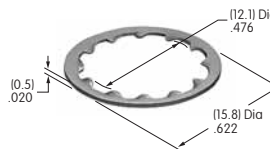

AT508
Internal Tooth Lockwasher
Chromate/zinc/steel
Series: M P S SB SK TL WB WT