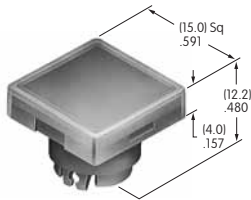

AT3004
Square Cap for Bright LED & Bicolor
Polycarbonate
Colors: JB JC JD JF
Series: YB

AT3005
Round Cap for Bright LED & Bicolor
Polycarbonate
Colors: JB JC JD JF
Series: YB