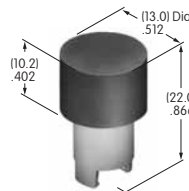

AT418
.512" Dia. Solid Colored Cap
Polycarbonate
Colors: B C D E F G
Series: DLB