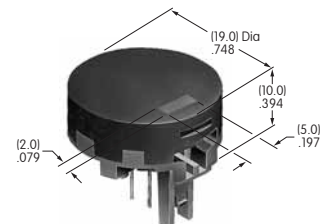

Color Codes: A Black B White C Red D Amber E Yellow F Green G Blue H Gray J Clear