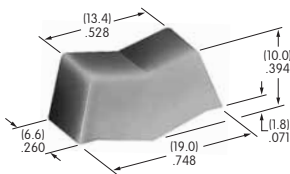

AT469
.260" Wide Rocker
Polyamide
Colors: A B C D E F G H
Series: A

AT475
.201" Dia. Cap
Polyamide
Colors: A B C
Series: AB BB FB M2B MB24

AT476
Square Solid Colored Cap
Polycarbonate
Colors: BJ CJ EJ FJ GJ
Series: LB