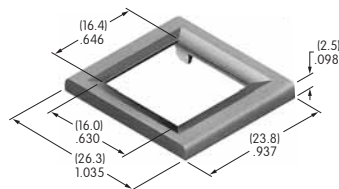

AT9000s

AT9201
Bezel
 Polycarbonate
 Colors: A B C E F G H
 Series: MLW

AT9410
Round Splash Cover
 Lid: Polyvinyl chloride
 Base: Polyethylene
 O-ring: Nitrile butadiene rubber
 Series: LB Panel Seal

Color Codes: A Black B White C Red D Amber E Yellow F Green G Blue H Gray J Clear