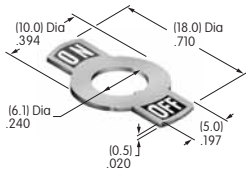

AT209
ON-OFF Plate for 6mm Threaded Bushing
 Nickel/brass
 Series: E M P

Color Codes: A Black B White C Red D Amber E Yellow F Green G Blue H Gray J Clear

AT210
ON-OFF Plate for 6mm
Threaded Bushing
 Nickel/aluminum
 Colors: Red & black ink
 Series: E M P