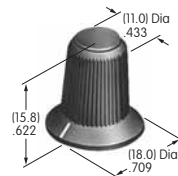

AT4100s

AT4103
Small Color Tipped Knob
Polyester with polyamide tip
Base Color: A
Tip Colors: A B C E F G H
Series: DRA MR

AT4104
Large Color Tipped Knob
Polyester with polyamide tip
Base Color: A
Tip Colors: A B C E F G H
Series: DRA MR

AT4115
Dust Cover
Lid: Polyvinyl chloride
Base: Polyamide
Series: YB

AT4116
Rectangular Opaque Cap for Nonilluminated
Polycarbonate
Colors: A B C E F G
Series: UB

AT4117
Rectangular Transparent Cap for Illuminated
Polycarbonate
Colors: C D F J
Series: UB

AT4118
Diffuser for AT4117 Rectangular Transparent Cap
Polycarbonate
Colors: B C D F
Series: UB

AT4119
Square Spot Illuminated Cap
Polycarbonate
Color: AB
Series: UB

AT4120
Rectangular Spot Illuminated Cap
Polycarbonate
Colors: AB
Series: UB

AT4124
Actuator Key
Chrome/brass
Series: SK

AT4125
LED Rocker
Polycarbonate
Colors: B C E F
Series: MLW

AT4126
Splash Cover
Polyvinyl chloride & polyamide
Color: A
Series: JWJ

Color Codes: A Black B White C Red D Amber E Yellow F Green G Blue H Gray J Clear