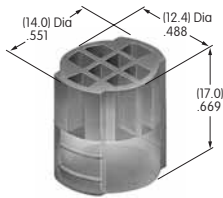

AT010s~ AT090s

AT016
16mm Hex Mounting Nut
Nickel/brass
Series: CKM

AT019
19mm Hex Mounting Nut
Nickel/brass
Series: CKL

AT050
Knurled Nut
Nickel/brass
Series: SB40

AT055
Crossover Guard
Polypropylene
Series: KB