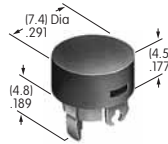

AT4034
Round Indicator Cap
Polycarbonate
Colors: JB
Series: HB

AT4035
Square Nonilluminated Cap
Polycarbonate
Colors: A B C E F G
Series: HB

AT4036
Round Nonilluminated Cap
Polycarbonate
Colors: B C E F G
Series: HB

AT4041 (M-metric H-inch)
Waterproof Boot for Momentary
Silicone Rubber
Series: MB

AT4042 (M-metric H-inch)
Waterproof Boot for Alternate
Silicone Rubber
Series: MB

AT4043
Waterproof Boot
Silicone Rubber
Series: MB WB

AT4051
Spot Illuminated Cap
Polycarbonate
Colors: AB
Series: KB

AT4052
Spot Illuminated Cap
Polycarbonate
Colors: AB
Series: HB

AT4054
Round Solid Colored Cap
Polycarbonate
Colors: BJ CJ EJ FJ GJ
Series: LB Panel Seal

AT4055
Round Colored Insert Cap
Polycarbonate
Colors: JB JC JE JF JG
Series: LB Panel Seal

AT4056
Round Cap for LED
Polycarbonate
Colors: JB JC JD JF
Series: LB Panel Seal

AT4057
Protective Guard for Rectangular
Polycarbonate
Series: LB

Color Codes: A Black B White C Red D Amber E Yellow F Green G Blue H Gray J Clear