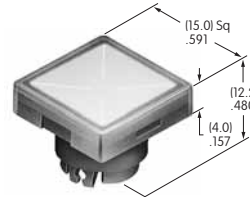

AT3015
Round Cap for Super Bright LED
Polycarbonate
Colors: JB
Series: YB