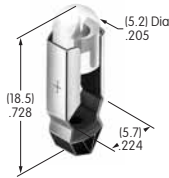

AT622
Double Element LED
Colors: C E F
Series: MLW
T-1¼ Pilot Slide Base

AT624
Single Element LED
Color: G
Series: HB
T-1 Bi-pin