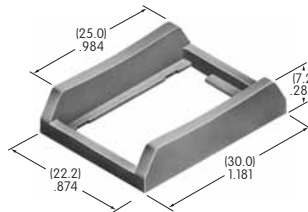

AT218
Large Bezel
Polyamide
Colors: A B H
Series: JWJ