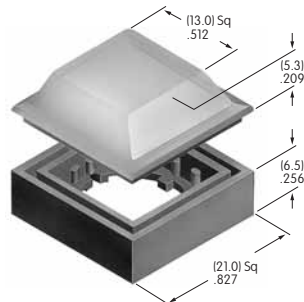

AT499
Protective Guard for Square
Polycarbonate & polyamide
Series: LB

AT496
.295" Dia. Cap
Polyamide
Colors: A B C
Series: AB BB FB M2B MB24

AT497
End Barrier
Polyamide
Colors: A
Series: LB