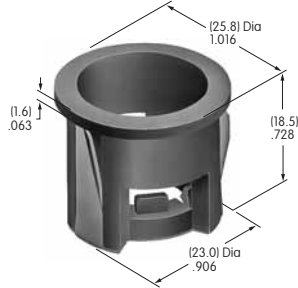

AT531
Panel Mount for Single or Double Pole
Polyamide & polyacetel
Colors: A B C E F G H
Series: A AB

AT532 (M-metric H-inch)
Dress Cap Nut
Nickel/brass
Series: E EB M MB20 MB24 P

AT532T (M-metric H-inch)
Threaded Through Dress Nut
Nickel/brass
Series: E EB M MB20 MB24 P

AT533T (M-metric H-inch)
Threaded Through Dress Nut
Nickel/brass
Series: E EB M MB20 MB24 P

AT535
O-ring for MR Panel Seal
Nitrile butadiene rubber
Series: MR

AT536
Hex Nut
Nickel/brass
Series: FB

AT537
O-ring
Nitrile butadiene rubber
Series: S

AT541
O-ring for Panel Seal with AT4115
Nitrile butadiene rubber
Series: YB

Color Codes: A Black B White C Red D Amber E Yellow F Green G Blue H Gray J Clear