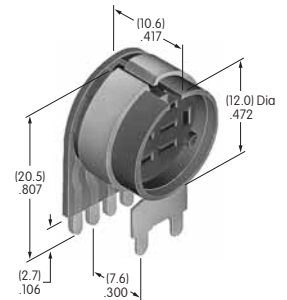

AT074
Mounting Nut for LB Panel Seal
Chromate/brass
Series: LB

AT075
O-ring for LB Panel Seal
Nitrile butadiene rubber
Series: LB

AT077
Single Pole Right Angle PC Adaptor
Fiberglass reinforced polyamide
Series: KB