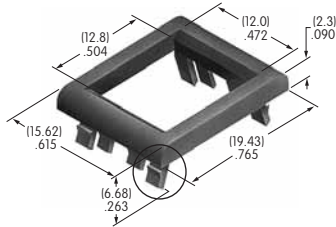

AT065-1
Panel Frame for Rocker & Paddle .450" Wide

Polyamide
Color: A
Series: M

AT065-1 accommodates panel thickness 1.2~2.3mm (.047~.090")

AT065-2
Panel Frame for Rocker & Paddle .450" Wide

Polyamide
Color: A
Series: M