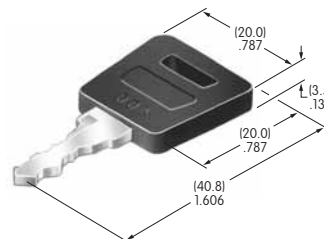

AT4150
.450" Wide Rocker
Polyamide
Colors: A B C E F G H
Series: M M2T

AT4148
.365" Wide Rocker
Polyamide
Colors: A B C E F G H
Series: M M2T P