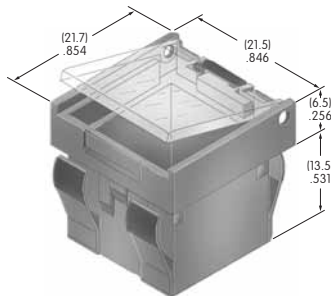

AT4170

Spring Loaded Protective Guard

Polycarbonate & Polyamide
Coil Spring: Stainless Steel
Series: UB2

← **NEW**