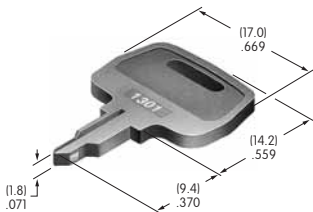

AT4082
Actuator Key
Chrome/zinc alloy
Series: SK