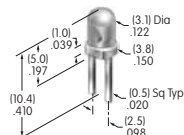

AT632
Single Element LED
Color: F
Series: KB LB YB
T-1 Bi-pin