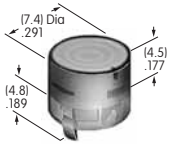

AT4034
Round Indicator Cap
Polycarbonate
Colors: JB
Series: HB

AT4035
Square Nonilluminated Cap
Polycarbonate
Colors: A B C E F G
Series: HB