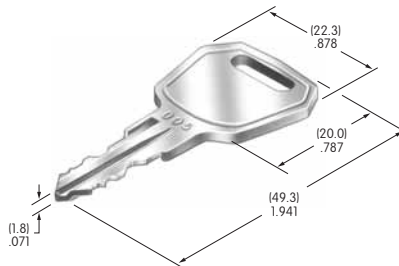

AT4156
.595" Wide Rocker
Polyamide
Colors: A B C E F G H
Series: M P