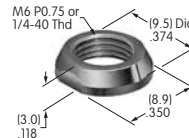

AT532T (M-metric H-inch)
Threaded Through Dress Nut
 Nickel/brass
 Series: E EB M MB20 MB24 P

AT533T (M-metric H-inch)
Threaded Through Dress Nut
 Nickel/brass
 Series: E EB M MB20 MB24 P

AT535
O-ring for MR Panel Seal
 Nitrile butadiene rubber
 Series: MR