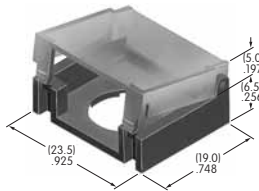

AT4024
Protective Guard
Polycarbonate & polyamide
Series: KB

AT4025
Rectangular Splash Cover
Polyvinyl chloride & polyamide
Series: KB