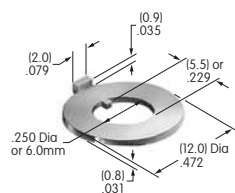

AT503
Hex Face Nut
 Chrome/brass
 Series: M P S SB WB WT

AT504
Knurled Face Nut
 Chrome/brass
 Series: M P S SB WB WT

AT506
Locking Ring
 Chromate/zinc/steel
 Series: M MB20 SB

AT507 (M-metric H-inch)
Locking Ring
 Chromate/zinc/steel
 Series: E EB M MB20 MB24 MR P