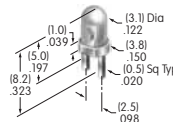

AT615
Neon Lamp
Volts: 110
Series: KB
T-1 Bi-pin

AT617
Single Element LED
Colors: C E F
Used for AT212 Bezel

AT618
Single Element LED
Colors: C E F
Used for AT213 Bezel

AT621
6-element Bicolor LED
Colors: CF
Series: YB
T-1½ Bi-pin

AT622
Double Element LED
Colors: C E F
Series: MLW
T-1¼ Pilot Slide Base

AT624
Single Element LED
Color: G
Series: HB
T-1 Bi-pin

AT625
Single Element LED
Color: G
Series: KB LB YB
T-1 Bi-pin

AT627
4-element LED
With Resistor; Volts: 5 12 24
Colors: C D F
Series: LB
T-1 Bi-pin

AT628
Double Element LED
Colors: C D F
Series: YB
T-1 Bi-pin

AT629
Single Element LED
Color: B
Series: HB
T-1 Bi-pin

AT630
Single Element LED
Color: F
Series: HB
T-1 Bi-pin

AT631
Single Element LED
Color: B
Series: KB LB YB
T-1 Bi-pin

AT632
Single Element LED
Color: F
Series: KB LB YB
T-1 Bi-pin

AT633
Single Element LED
Colors: C D F
Series: HB
T-1 Bi-pin

AT634 ← NEW
Single Element LED
Colors: C D F
Series: KB YB
T-1¼ Bi-pin

AT635 ← NEW
Single Element LED
Colors: C D F
Series: KB LB
T-1½ Bi-pin

Color Codes: A Black B White C Red D Amber E Yellow F Green G Blue H Gray J Clear