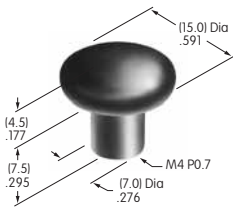

AT424
Push-Pull Knob
Phenolic resin
Colors: A
Series: SB862

AT426
Solid Colored Paddle
Polycarbonate
Colors: A B C D E F G
Series: MLW