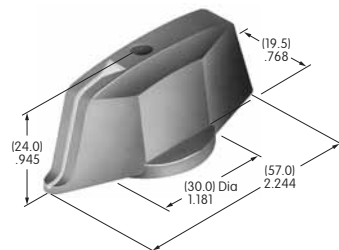

AT432
Small Rotary Knob
Phenolic resin
Color: A
Series: HS PS TS