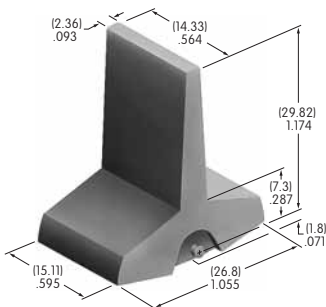

AT4158
Square Cap for Bright LED
Polycarbonate
Colors: JC JD JF
Series: KB

AT4159
Rectangular Cap for Bright LED
Polycarbonate
Colors: JC JD JF
Series: KB