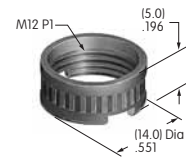

AT057
Mounting Nut
Nickel/brass
Series: KB