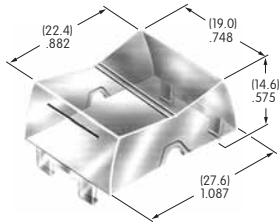

AT420
Rocker
Polycarbonate
Colors: B J
Series: LW

AT421
Filter for AT420
Polycarbonate
Colors: B C D E F G
Series: LW