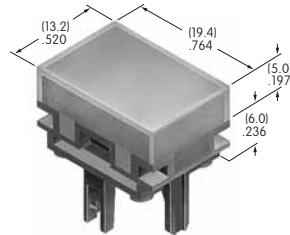

Color Codes: A Black B White C Red D Amber E Yellow F Green G Blue H Gray J Clear

AT4162

Square Cap for Bright LED

Polycarbonate
Colors: JB JC JD JF
Series: LB

AT4163

Rectangular Cap for Bright LED

Polycarbonate
Colors: JB JC JD JF
Series: LB