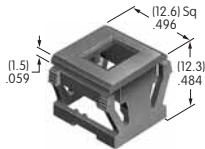

AT531
Panel Mount for Single or Double Pole
Polyamide & polyacetel
Colors: A B C E F G H
Series: A AB