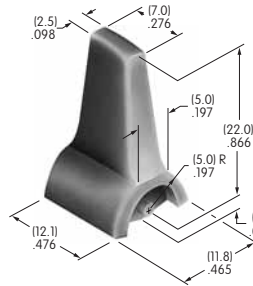

AT461
.476" Wide Paddle
 Polycarbonate
 Colors: A B C E F G H
 Series: M M2T

AT463
.748" Sq. Spot Illuminated Cap
 Polycarbonate
 Color: A
 Series: DLB

AT464
.748" Dia. Spot Illuminated Cap
 Polycarbonate
 Color: A
 Series: DLB