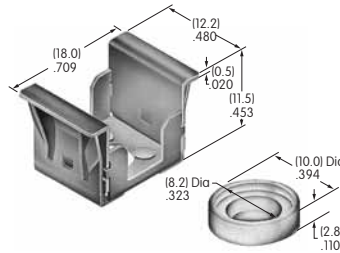

AT531
Panel Mount for Single or Double Pole
Polyamide & polyacetel
Colors: A B C E F G H
Series: A AB

AT532 (M-metric H-inch)
Dress Cap Nut
Nickel/brass
Series: E EB M MB20 MB24 P

AT532T (M-metric H-inch)
Threaded Through Dress Nut
Nickel/brass
Series: E EB M MB20 MB24 P

AT533T (M-metric H-inch)
Threaded Through Dress Nut
Nickel/brass
Series: E EB M MB20 MB24 P

AT535
O-ring for MR Panel Seal
Nitrile butadiene rubber
Series: MR

AT536
Hex Nut
Nickel/brass
Series: FB

AT537
O-ring
Nitrile butadiene rubber
Series: S