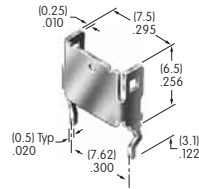

AT600s

AT602
Incandescent Lamp
Volts: 6 12 18 24 28
Series: LW MLW
T-1 ½ Pilot Slide Base

AT602N
Neon Lamp
Volts: 110
Series: LW MLW
T-1 ½ Pilot Slide Base

AT604
Incandescent Lamp
Volts: 6 14 28
Series: DLB
T-1 ¾ Midget Groove Base

AT604N
Neon Lamp
Volts: 110
Series: DLB
T-1 ¾ Midget Groove Base

AT607
Incandescent Lamp
Volts: 5 12
Series: LB
T-1 Bi-pin

AT607N
Neon Lamp
Volts: 110
Series: LB
T-1 Bi-pin

AT611
Incandescent Lamp
Volts: 5 12
Series: KB YB
T-1 Bi-pin

Color Codes: A Black B White C Red D Amber E Yellow F Green G Blue H Gray J Clear