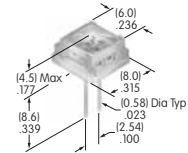

AT627
4-element LED
With Resistor; Volts: 5 12 24
Colors: C D F
Series: LB
T-1 Bi-pin