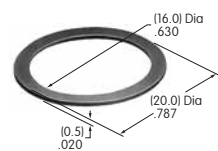

AT541
O-ring for Panel Seal with AT4115
Nitrile butadiene rubber
Series: YB

Color Codes: A Black B White C Red D Amber E Yellow F Green G Blue H Gray J Clear