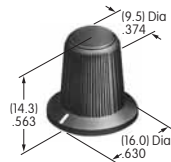

AT4100s

AT4103
Small Color Tipped Knob
Polyester with polyamide tip
Base Color: A
Tip Colors: A B C E F G H
Series: DRA MR

AT4104
Large Color Tipped Knob
Polyester with polyamide tip
Base Color: A
Tip Colors: A B C E F G H
Series: DRA MR