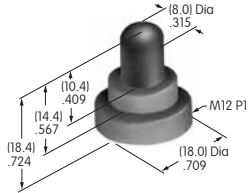

AT402S
Splashproof Boot
Silicone rubber
Color: A
Series: M

AT405
Solid Colored Rocker
Polycarbonate
Colors: A B C D E F G
Series: MLW