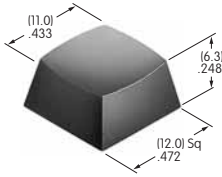

Color Codes: A Black B White C Red D Amber E Yellow F Green G Blue H Gray J Clear

AT4058
Sculptured Cap
 Polyamide
 Colors: A B C E F G H
 Series: JB

AT4059
Flat Cap
 Polycarbonate
 Colors: A B C E F G H
 Series: JB