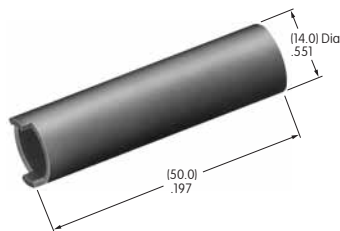

AT109
Cap Extractor
Stainless Steel
Series: HB LB KB UB YB