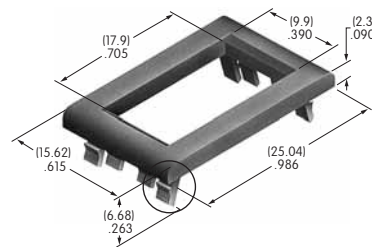

AT063
Washer
Nitrile butadiene rubber
Color: A
Series: B Threaded Bushing

AT064-1
Panel Frame for Rocker & Paddle .365" Wide
Polyamide
Color: A
Series: M

AT064-1 accommodates panel thickness 1.2~2.3mm (.047~.090")