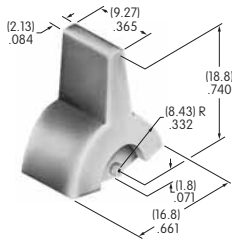

AT4149
.365" Wide Paddle
 Polyamide
 Colors: A B C E F G H
 Series: M M2T P

AT4150
.450" Wide Rocker
 Polyamide
 Colors: A B C E F G H
 Series: M M2T

AT4151
.450" Wide Paddle
 Polyamide
 Colors: A B C E F G H
 Series: M M2T