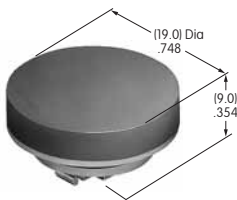

AT4043
Waterproof Boot
 Silicone Rubber
 Series: MB WB

AT4051
Spot Illuminated Cap
 Polycarbonate
 Colors: AB
 Series: KB

AT4052
Spot Illuminated Cap
 Polycarbonate
 Colors: AB
 Series: HB

AT4054
Round Solid Colored Cap
 Polycarbonate
 Colors: BJ CJ EJ FJ GJ
 Series: LB Panel Seal