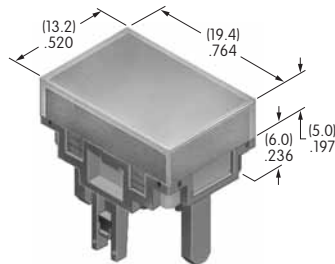

AT4177 ← *NEW*
Rectangular Cap for Bright LED
Polycarbonate
Colors: JB JC JD JF
Series: LB

AT4178 ← *NEW*
Round Cap for Bright LED
Polycarbonate
Colors: JB JC JD JF
Series: LB