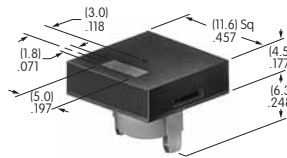

AT4052
Spot Illuminated Cap
Polycarbonate
Colors: AB
Series: HB