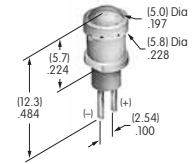

AT621
6-element Bicolor LED
Colors: CF
Series: YB
T-1½ Bi-pin