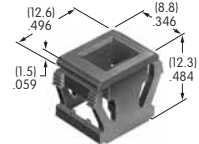

AT531
Panel Mount for Single or Double Pole
Polyamide & polyacetel
Colors: A B C E F G H
Series: A AB

AT532 (M-metric H-inch)
Dress Cap Nut
Nickel/brass
Series: E EB M MB20 MB24 P

AT532T (M-metric H-inch)
Threaded Through Dress Nut
Nickel/brass
Series: E EB M MB20 MB24 P

AT533T (M-metric H-inch)
Threaded Through Dress Nut
Nickel/brass
Series: E EB M MB20 MB24 P

AT535
O-ring for MR Panel Seal
Nitrile butadiene rubber
Series: MR

AT536
Hex Nut
Nickel/brass
Series: FB

AT537
O-ring
Nitrile butadiene rubber
Series: S

AT541
O-ring for Panel Seal with AT4115
Nitrile butadiene rubber
Series: YB

Color Codes: A Black B White C Red D Amber E Yellow F Green G Blue H Gray J Clear