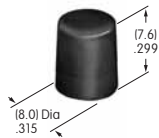

AT443
.315" Dia. Snap-on Cap
Polycarbonate
Colors: A B C E F G H
Series: EB M2B MB20