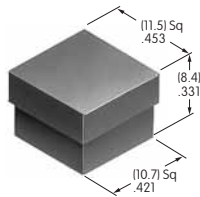

AT465
.453" Square Cap
Polycarbonate
Colors: A B C E F G H
Series: EB MB24

AT466
.453" False Illuminated Rocker
Polycarbonate
Cap Color: A
Window Color: B/C
Series: M