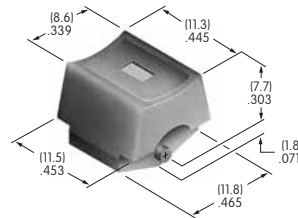

AT467
Short Paddle
Polyamide
Colors: A B C E F G H
Series: A B M