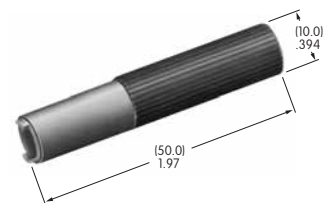

AT109
Cap Extractor
 Stainless Steel
 Series: HB LB KB UB YB

AT110
Socket Wrench
 Brass
 Series: HB

Color Codes: A Black B White C Red D Amber E Yellow F Green G Blue H Gray J Clear

AT111
Lamping Tool
 Stainless steel
 Series: HB KB YB