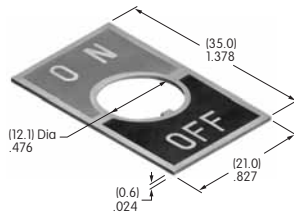

AT215
ON-OFF Plate for 12mm
Threaded Bushing
Nickel/aluminum
Colors: Red & black enamel
Series: M P S

AT217
Small Bezel
Polyamide
Colors: A B H
Series: JWM