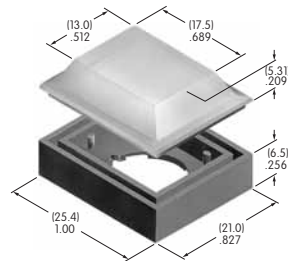

AT4026
Rectangular Solid Colored Cap
Polycarbonate
Colors: BJ CJ EJ FJ GJ
Series: LB