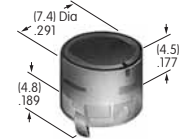

AT4169

Round Indicator Cap for Bright LED

Polycarbonate
Colors: CB DB FB
Series: HB