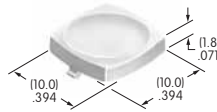

AT4077
Button for Nonilluminated
Polycarbonate
Colors: B C E F G H
Series: JB