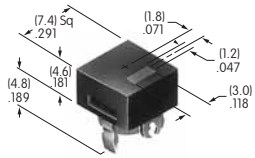

AT4034
Round Indicator Cap
Polycarbonate
Colors: JB
Series: HB

AT4035
Square Nonilluminated Cap
Polycarbonate
Colors: A B C E F G
Series: HB

AT4036
Round Nonilluminated Cap
Polycarbonate
Colors: B C E F G
Series: HB

AT4041 (M-metric H-inch)
Waterproof Boot for Momentary
Silicone Rubber
Series: MB

AT4042 (M-metric H-inch)
Waterproof Boot for Alternate
Silicone Rubber
Series: MB

AT4043
Waterproof Boot
Silicone Rubber
Series: MB WB

AT4051
Spot Illuminated Cap
Polycarbonate
Colors: AB
Series: KB

AT4052
Spot Illuminated Cap
Polycarbonate
Colors: AB
Series: HB

AT4054
Round Solid Colored Cap
Polycarbonate
Colors: BJ CJ EJ FJ GJ
Series: LB Panel Seal

AT4055
Round Colored Insert Cap
Polycarbonate
Colors: JB JC JE JF JG
Series: LB Panel Seal

AT4056
Round Cap for LED
Polycarbonate
Colors: JB JC JD JF
Series: LB Panel Seal

AT4057
Protective Guard for Rectangular
Polycarbonate
Series: LB

Color Codes: A Black B White C Red D Amber E Yellow F Green G Blue H Gray J Clear