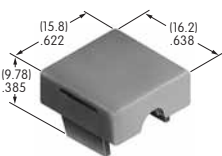

AT429
Indicator Cap
Polycarbonate
Colors: B C D E F G
Series: P01

AT431
Large Rotary Knob
Phenolic resin
Color: A
Series: HS PS TS