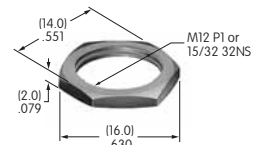

AT530
Panel Mount for Single Pole
Polyamide & polyacetel
Colors: A B C E F G H
Series: A AB

Color Codes: A Black B White C Red D Amber E Yellow F Green G Blue H Gray J Clear