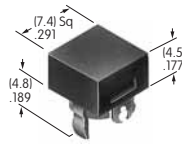

AT4036
Round Nonilluminated Cap
Polycarbonate
Colors: B C E F G
Series: HB