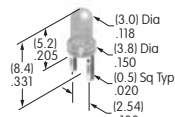

AT633
Single Element LED
Colors: C D F
Series: HB
T-1 Bi-pin