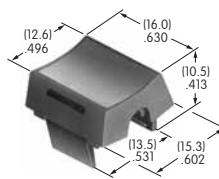

AT4126
Splash Cover
Polyvinyl chloride & polyamide
Color: A
Series: JWJ