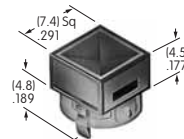

Polycarbonate
Colors: CB DB FB
Series: HB

AT4167

Round Cap for Bright LED

Polycarbonate
Colors: CB DB FB
Series: HB

AT4168

Square Indicator Cap for Bright LED

Polycarbonate
Colors: CB DB FB
Series: HB

AT4169