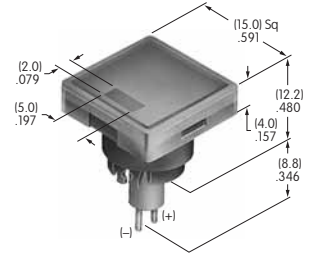

AT3004
Square Cap for Bright LED & Bicolor
Polycarbonate
Colors: JB JC JD JF
Series: YB

AT3005
Round Cap for Bright LED & Bicolor
Polycarbonate
Colors: JB JC JD JF
Series: YB

AT3006
Rectangular Cap for Bright LED & Bicolor
Polycarbonate
Colors: JB JC JD JF
Series: YB

AT3010
Square Spot Illuminated Cap with Built-in LED
Polycarbonate
Cap Colors: JA JB JC JE JF
LED Colors: C D F CF
Voltages: 2 5 12 24
Series: YB

AT3011
Round Spot Illuminated Cap with Built-in LED
Polycarbonate
Cap Colors: JA JB JC JE JF
LED Colors: C D F CF
Voltages: 2 5 12 24
Series: YB

AT3012
Rectangular Spot Illuminated Cap with Built-in LED
Polycarbonate
Cap Colors: JA JB JC JE JF
LED Colors: C D F CF
Voltages: 2 5 12 24
Series: YB

AT3014
Square Cap for Super Bright LED
Polycarbonate
Colors: JB
Series: YB

AT3015
Round Cap for Super Bright LED
Polycarbonate
Colors: JB
Series: YB

AT3016
Rectangular Cap for Super Bright LED
Polycarbonate
Colors: JB
Series: YB

AT3021
Flat Cap for Barrier Flange
Polyphenylene oxide
Colors: A B C H
Series: JP

AT3073
Sculptured Cap for Nonilluminated
Polycarbonate
Colors: JA JB JC JE JF
Series: UB2

AT3074
Sculptured Cap for Illuminated
Polycarbonate
Colors: JB JC JD JF
Series: UB2

Color Codes: A Black B White C Red D Amber E Yellow F Green G Blue H Gray J Clear