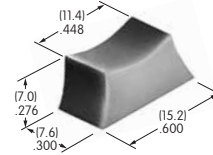

AT066
.300" Wide Rocker

Polyamide
Colors: A B C E F G
Series: A

AT065-2 accommodates panel thickness 1.57~3.18mm (.062~.125")