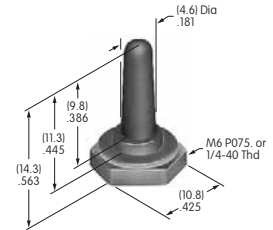

AT420
Rocker
Polycarbonate
Colors: B J
Series: LW

AT421
Filter for AT420
Polycarbonate
Colors: B C D E F G
Series: LW

AT422
Slip-on Cap
Polyethylene
Colors: A B C E F G
Series: SB40

AT423
Push-Pull Knob
Polyamide
Colors: A C
Series: SB282

AT424
Push-Pull Knob
Phenolic resin
Colors: A
Series: SB862

AT426
Solid Colored Paddle
Polycarbonate
Colors: A B C D E F G
Series: MLW

AT427
Cap for Locking Lever (code L)
Bright nickel
Brushed or colored aluminum
Colors: A C G 9
Series: M

AT428 (M-metric H-inch)
Splashproof Boot
Silicone rubber
Color: A
Series: E M P

AT429
Indicator Cap
Polycarbonate
Colors: B C D E F G
Series: P01

AT431
Large Rotary Knob
Phenolic resin
Color: A
Series: HS PS TS

AT432
Small Rotary Knob
Phenolic resin
Color: A
Series: HS PS TS

AT433
Knob for Miniature Rotaries
Polyacetal
Color: A
Series: DRA MR

Color Codes: A Black B White C Red D Amber E Yellow F Green G Blue H Gray J Clear