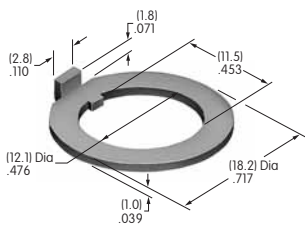

AT503
Hex Face Nut
 Chrome/brass
 Series: M P S SB WB WT

AT504
Knurled Face Nut
 Chrome/brass
 Series: M P S SB WB WT

AT506
Locking Ring
 Chromate/zinc/steel
 Series: M MB20 SB

AT507 (M-metric H-inch)
Locking Ring
 Chromate/zinc/steel
 Series: E EB M MB20 MB24 MR P