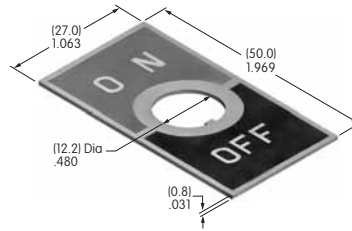

AT112
Socket Wrench
 Nickel/brass
 Series: LB

AT200s

AT201
ON-OFF Plate for 12mm Threaded Bushing
 Nickel/brass
 Series: M P S

AT202
ON-OFF Plate for 12mm Threaded Bushing
 Nickel/aluminum
 Colors: Red & black enamel
 Series: M P S