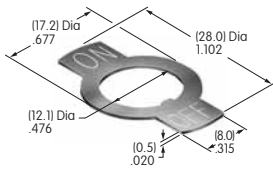

AT112
Socket Wrench
 Nickel/brass
 Series: LB

AT200s

AT201
ON-OFF Plate for 12mm Threaded Bushing
 Nickel/brass
 Series: M P S

AT202
ON-OFF Plate for 12mm Threaded Bushing
 Nickel/aluminum
 Colors: Red & black enamel
 Series: M P S