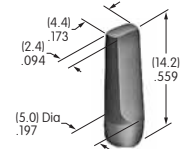

AT460
Long Plastic Toggle Tip
Polyethylene
Colors: A B C E F G
Series: M

AT461
.476" Wide Paddle
Polycarbonate
Colors: A B C E F G H
Series: M M2T

AT463
.748" Sq. Spot Illuminated Cap
Polycarbonate
Color: A
Series: DLB

AT464
.748" Dia. Spot Illuminated Cap
Polycarbonate
Color: A
Series: DLB

AT465
.453" Square Cap
Polycarbonate
Colors: A B C E F G H
Series: EB MB24

AT466
.453" False Illuminated Rocker
Polycarbonate
Cap Color: A
Window Color: B/C
Series: M

AT467
Short Paddle
Polyamide
Colors: A B C E F G H
Series: A B M

AT468
Long Paddle
Polyamide
Colors: A B C E F G H
Series: A B M

AT469
.260" Wide Rocker
Polyamide
Colors: A B C D E F G H
Series: A

AT475
.201" Dia. Cap
Polyamide
Colors: A B C
Series: AB BB FB M2B MB24

AT476
Square Solid Colored Cap
Polycarbonate
Colors: BJ CJ EJ FJ GJ
Series: LB

AT477
Square Colored Insert Cap
Polycarbonate
Colors: JB JC JE JF JG
Series: LB

Color Codes: A Black B White C Red D Amber E Yellow F Green G Blue H Gray J Clear