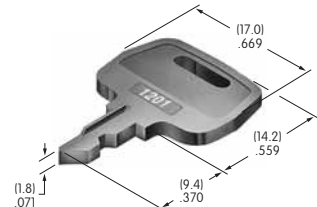

AT4076
Button with Frame for Illuminated
Polycarbonate
Colors: BB BC BE BF BH
Series: JB

AT4077
Button for Nonilluminated
Polycarbonate
Colors: B C E F G H
Series: JB

AT4078
Frame for AT4077
Polycarbonate
Colors: B C E F G H
Series: JB

AT4079
Actuator Key
Bright nickel/brass
Series: SK

AT4080
Actuator Key
Bright nickel/brass with ABS resin handle
Color: A
Series: SK

AT4081
Actuator Key
Chrome/zinc alloy
Series: SK

AT4082
Actuator Key
Chrome/zinc alloy
Series: SK

AT4094
Actuator Key
Polyacetal
Color: A
Series: SK

Color Codes: A Black B White C Red D Amber E Yellow F Green G Blue H Gray J Clear