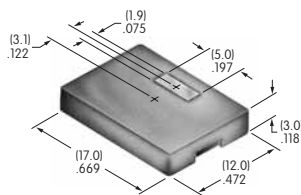

AT4120
Rectangular Spot Illuminated Cap
Polycarbonate
Colors: AB
Series: UB

AT4124
Actuator Key
Chrome/brass
Series: SK