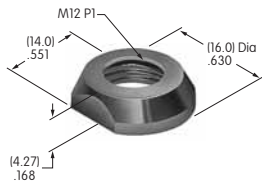

AT056
Dress Cap Nut
Chrome/brass
Series: M P S