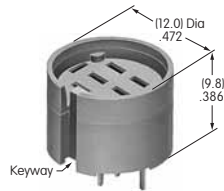

AT700s

AT701
Single Pole
Straight PC Adaptor
Glass fiber reinforced polyamide
Series: KB

AT702
Double Pole
Straight PC Adaptor
Glass fiber reinforced polyamide
Series: KB