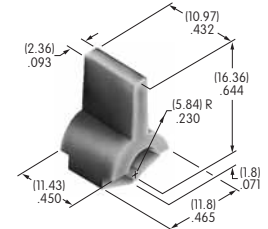

AT4149
.365" Wide Paddle
 Polyamide
 Colors: A B C E F G H
 Series: M M2T P

AT4150
.450" Wide Rocker
 Polyamide
 Colors: A B C E F G H
 Series: M M2T

AT4151
.450" Wide Paddle
 Polyamide
 Colors: A B C E F G H
 Series: M M2T