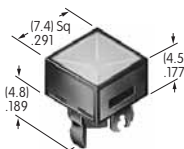

AT4032
Round Cap for Bright & Super Bright LED
Polycarbonate
Colors: JB
Series: HB