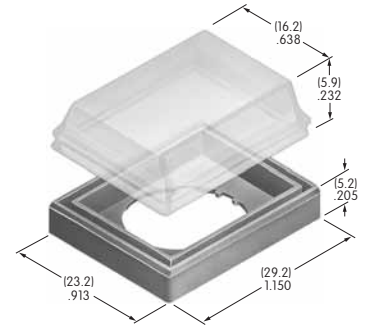

AT4104
Large Color Tipped Knob
 Polyester with polyamide tip
 Base Color: A
 Tip Colors: A B C E F G H
 Series: DRA MR

AT4115
Dust Cover
 Lid: Polyvinyl chloride
 Base: Polyamide
 Series: YB

AT4116
Rectangular Opaque Cap for Nonilluminated
 Polycarbonate
 Colors: A B C E F G
 Series: UB