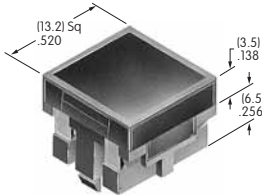

AT4162

Square Cap for Bright LED

Polycarbonate
Colors: JB JC JD JF
Series: LB