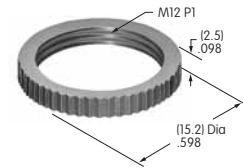

AT503
Hex Face Nut
 Chrome/brass
 Series: M P S SB WB WT

AT504
Knurled Face Nut
 Chrome/brass
 Series: M P S SB WB WT

AT506
Locking Ring
 Chromate/zinc/steel
 Series: M MB20 SB

AT507 (M-metric H-inch)
Locking Ring
 Chromate/zinc/steel
 Series: E EB M MB20 MB24 MR P