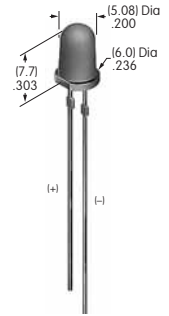

AT070
LED for AT208 Bezel

Colors: C F
Series: EB M MB24