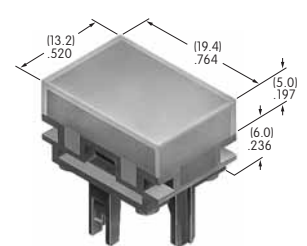

AT4017
Round Nonilluminated Cap
Polycarbonate
Colors: A B C E F G H
Series: LB

AT4021
Rectangular Solid Colored Cap
Polycarbonate
Colors: A BB CB CC EB
FB FF GB GG
Series: KB

AT4022
Rectangular Colored Insert Cap
Polycarbonate
Colors: JB JC JE JF JG
Series: KB

AT4023
Rectangular Cap for LED
Polycarbonate
Colors: JB JC JD JF
Series: KB

AT4024
Protective Guard
Polycarbonate & polyamide
Series: KB

AT4025
Rectangular Splash Cover
Polyvinyl chloride & polyamide
Series: KB

AT4026
Rectangular Solid Colored Cap
Polycarbonate
Colors: BJ CJ EJ FJ GJ
Series: LB

AT4027
Rectangular Colored Insert Cap
Polycarbonate
Colors: JB JC JE JF JG
Series: LB

AT4030
Rectangular Nonilluminated Cap
Polycarbonate
Colors: A B C E F G H
Series: LB

AT4031
Square Cap for Bright & Super Bright LED
Polycarbonate
Colors: JB
Series: HB

AT4032
Round Cap for Bright & Super Bright LED
Polycarbonate
Colors: JB
Series: HB

AT4033
Square Indicator Cap
Polycarbonate
Colors: JB
Series: HB

Color Codes: A Black B White C Red D Amber E Yellow F Green G Blue H Gray J Clear