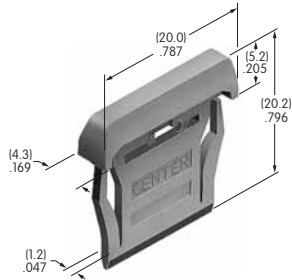

AT500s

AT501 (M-metric H-inch)
Knurled Face Nut
Chrome/brass
Series: E EB M MB20 MB24 P

AT503
Hex Face Nut
Chrome/brass
Series: M P S SB WB WT

AT504
Knurled Face Nut
Chrome/brass
Series: M P S SB WB WT

AT506
Locking Ring
Chromate/zinc/steel
Series: M MB20 SB

AT507 (M-metric H-inch)
Locking Ring
Chromate/zinc/steel
Series: E EB M MB20 MB24 MR P

AT508
Internal Tooth Lockwasher
Chromate/zinc/steel
Series: M P S SB SK TL WB WT

AT509
Internal Tooth Lockwasher
Chromate/zinc/steel
Series: DRA M MR P S SB

Color Codes: A Black B White C Red D Amber E Yellow F Green G Blue H Gray J Clear