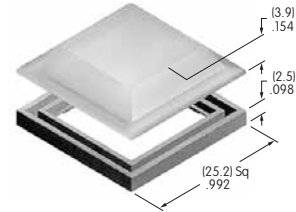

AT4143
End Barrier
 Polyamide
 Color: A
 Series: UB2

AT4144
Center Barrier
 Polyamide
 Color: A
 Series: UB2

AT4145
Square Splash Cover
 Lid: PVC; Gasket: Polyethylene
 Series: UB2

AT4146
Tubular Key
 Nickel/brass with
 ABS handle
 Color: A
 Series: CKM