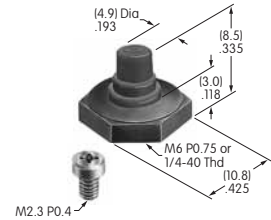

AT4041 (M-metric H-inch)
Waterproof Boot for Momentary
Silicone Rubber
Series: MB