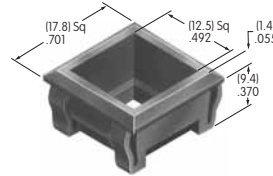

AT600s

AT602
Incandescent Lamp
Volts: 6 12 18 24 28
Series: LW MLW
T-1 ½ Pilot Slide Base

AT602N
Neon Lamp
Volts: 110
Series: LW MLW
T-1 ½ Pilot Slide Base

AT604
Incandescent Lamp
Volts: 6 14 28
Series: DLB
T-1 ¾ Midget Groove Base

AT604N
Neon Lamp
Volts: 110
Series: DLB
T-1 ¾ Midget Groove Base

AT607
Incandescent Lamp
Volts: 5 12
Series: LB
T-1 Bi-pin

AT607N
Neon Lamp
Volts: 110
Series: LB
T-1 Bi-pin

AT611
Incandescent Lamp
Volts: 5 12
Series: KB YB
T-1 Bi-pin

Color Codes: A Black B White C Red D Amber E Yellow F Green G Blue H Gray J Clear