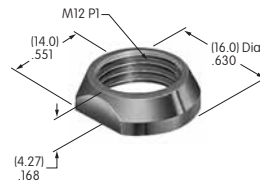

AT056T
Threaded Through Dress Nut
Chrome/brass
Series: M P S