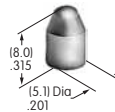

AT420
Rocker
Polycarbonate
Colors: B J
Series: LW

AT421
Filter for AT420
Polycarbonate
Colors: B C D E F G
Series: LW

AT422
Slip-on Cap
Polyethylene
Colors: A B C E F G
Series: SB40

AT423
Push-Pull Knob
Polyamide
Colors: A C
Series: SB282

AT424
Push-Pull Knob
Phenolic resin
Colors: A
Series: SB862

AT426
Solid Colored Paddle
Polycarbonate
Colors: A B C D E F G
Series: MLW

AT427
Cap for Locking Lever (code L)
Bright nickel
Brushed or colored aluminum
Colors: A C G 9
Series: M

AT428 (M-metric H-inch)
Splashproof Boot
Silicone rubber
Color: A
Series: E M P

AT429
Indicator Cap
Polycarbonate
Colors: B C D E F G
Series: P01

AT431
Large Rotary Knob
Phenolic resin
Color: A
Series: HS PS TS

AT432
Small Rotary Knob
Phenolic resin
Color: A
Series: HS PS TS

AT433
Knob for Miniature Rotaries
Polyacetal
Color: A
Series: DRA MR

Color Codes: A Black B White C Red D Amber E Yellow F Green G Blue H Gray J Clear