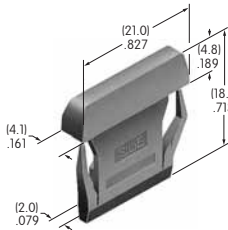

AT4143
End Barrier
Polyamide
Color: A
Series: UB2