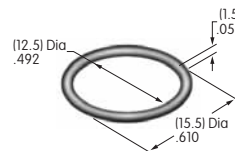

AT547
Mounter for AT4140
Polyamide
Color: A
Series: JB

AT537
O-ring
Nitrile butadiene rubber
Series: S