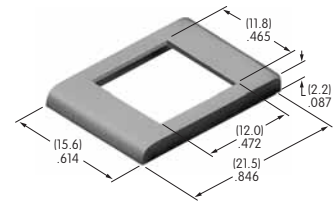

AT2100s

AT2107
Bezel
Polyamide
Colors: A B C E F G H
Series: M M2100