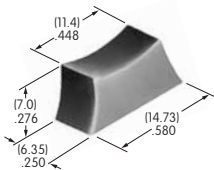

AT063
Washer
Nitrile butadiene rubber
Color: A
Series: B Threaded Bushing

AT064-1
Panel Frame for Rocker & Paddle .365" Wide
Polyamide
Color: A
Series: M

AT064-1 accommodates panel thickness 1.2~2.3mm (.047~.090")