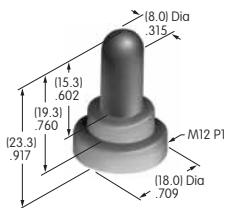

AT402
Splashproof Boot
Silicone rubber for A C E F
Ethylene propylene rubber for H
Colors: A C E F H
Series: M P S