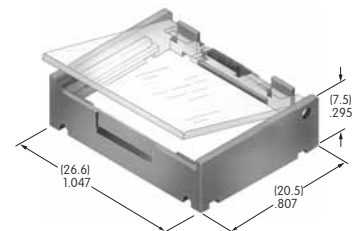

Polycarbonate & Polyamide
Coil Spring: Stainless Steel
Series: LB UB

← **NEW**

AT4172

Spring Loaded Protective Guard

Polycarbonate & Polyamide
Coil Spring: Stainless Steel
Series: LB UB

← **NEW**

Color Codes: A Black B White C Red D Amber E Yellow F Green G Blue H Gray J Clear