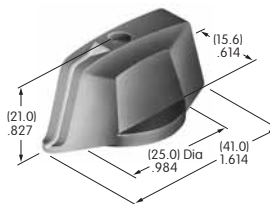

AT433
Knob for Miniature Rotaries
Polyacetal
Color: A
Series: DRA MR