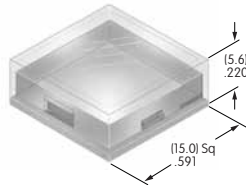

AT3077
Beveled Cap for Nonilluminated
Polycarbonate
Colors: A B C E F
Series: UB2