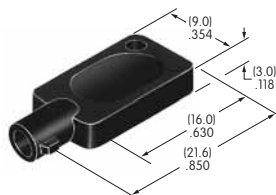

AT4080
Actuator Key
 Bright nickel/brass with ABS resin handle
 Color: A
 Series: SK

AT4081
Actuator Key
 Chrome/zinc alloy
 Series: SK

AT4082
Actuator Key
 Chrome/zinc alloy
 Series: SK

AT4094
Actuator Key
 Polyacetal
 Color: A
 Series: SK