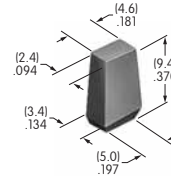

AT468
Long Paddle
Polyamide
Colors: A B C E F G H
Series: A B M