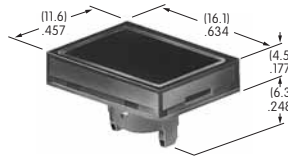

AT4023
Rectangular Cap for LED
Polycarbonate
Colors: JB JC JD JF
Series: KB