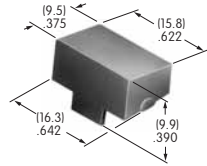

AT422
Slip-on Cap
Polyethylene
Colors: A B C E F G
Series: SB40