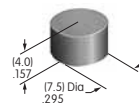

AT480
Square Spot Illuminated Cap
Polycarbonate
Cap Colors: A B C F
LED Colors: C D F CF
Series: LB

AT484
Square Nonilluminated Cap
Polycarbonate
Colors: A B C E F G H
Series: LB

AT485
Square Solid Colored Cap
Polycarbonate
Colors: A BB CB CC EB
FB FF GB GG
Series: KB

AT486
Round Solid Colored Cap
Polycarbonate
Colors: A BB CB CC EB
FB FF GB GG
Series: KB

AT487
Square Colored Insert Cap
Polycarbonate
Colors: JB JC JE JF JG
Series: KB

AT488
Round Colored Insert Cap
Polycarbonate
Colors: JB JC JE JF JG
Series: KB

AT489
Square Cap for LED
Polycarbonate
Colors: JB JC JD JF
Series: KB

AT490
Round Cap for LED
Polycarbonate
Colors: JB JC JD JF
Series: KB

AT494
Protective Guard
Polycarbonate & polyamide
Series: KB

AT495
Splash Cover
Polyamide & polyvinyl chloride
Series: KB

AT496
.295" Dia. Cap
Polyamide
Colors: A B C
Series: AB BB FB M2B MB24

AT497
End Barrier
Polyamide
Colors: A
Series: LB

Color Codes: A Black B White C Red D Amber E Yellow F Green G Blue H Gray J Clear