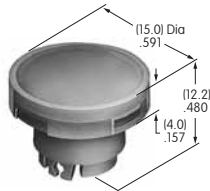

AT3006
Rectangular Cap for Bright LED & Bicolor
Polycarbonate
Colors: JB JC JD JF
Series: YB