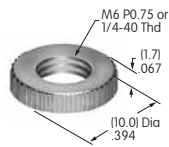

AT503
Hex Face Nut
 Chrome/brass
 Series: M P S SB WB WT

AT504
Knurled Face Nut
 Chrome/brass
 Series: M P S SB WB WT

AT506
Locking Ring
 Chromate/zinc/steel
 Series: M MB20 SB

AT507 (M-metric H-inch)
Locking Ring
 Chromate/zinc/steel
 Series: E EB M MB20 MB24 MR P