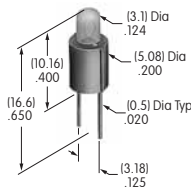

AT607
Incandescent Lamp
Volts: 5 12
Series: LB
T-1 Bi-pin