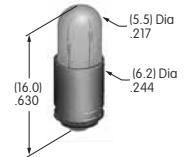

AT604
Incandescent Lamp
Volts: 6 14 28
Series: DLB
T-1 ¾ Midget Groove Base