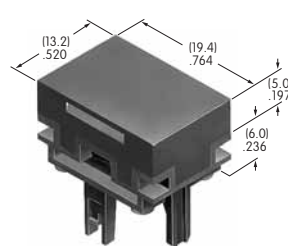

AT4027
Rectangular Colored Insert Cap
Polycarbonate
Colors: JB JC JE JF JG
Series: LB