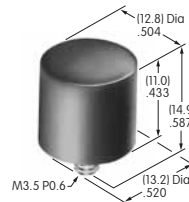

AT414
.520" Dia. Screw-on Cap
PBT
Colors: A B C D E F G H
Series: MB20 SB SCB WB

AT415
Bat Lever Cap
Polyethylene
Colors: A B C E F G
Series: E M M2T