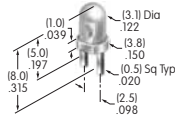

AT615
Neon Lamp
Volts: 110
Series: KB
T-1 Bi-pin

AT617
Single Element LED
Colors: C E F
Used for AT212 Bezel

AT618
Single Element LED
Colors: C E F
Used for AT213 Bezel

AT621
6-element Bicolor LED
Colors: CF
Series: YB
T-1½ Bi-pin

AT622
Double Element LED
Colors: C E F
Series: MLW
T-1¼ Pilot Slide Base

AT624
Single Element LED
Color: G
Series: HB
T-1 Bi-pin

AT625
Single Element LED
Color: G
Series: KB LB YB
T-1 Bi-pin

AT627
4-element LED
With Resistor; Volts: 5 12 24
Colors: C D F
Series: LB
T-1 Bi-pin

AT628
Double Element LED
Colors: C D F
Series: YB
T-1 Bi-pin

AT629
Single Element LED
Color: B
Series: HB
T-1 Bi-pin

AT630
Single Element LED
Color: F
Series: HB
T-1 Bi-pin

AT631
Single Element LED
Color: B
Series: KB LB YB
T-1 Bi-pin

AT632
Single Element LED
Color: F
Series: KB LB YB
T-1 Bi-pin

AT633
Single Element LED
Colors: C D F
Series: HB
T-1 Bi-pin

AT634 ← NEW
Single Element LED
Colors: C D F
Series: KB YB
T-1¼ Bi-pin

AT635 ← NEW
Single Element LED
Colors: C D F
Series: KB LB
T-1½ Bi-pin

Color Codes: A Black B White C Red D Amber E Yellow F Green G Blue H Gray J Clear