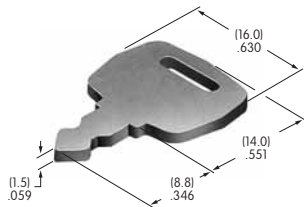

AT4079
Actuator Key
Bright nickel/brass
Series: SK