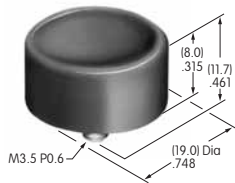

AT407
.394" Dia. Screw-on Cap
 PBT
 Colors: A B C E F G H
 Series: MB20

AT412
.748" Dia. Screw-on Cap
 Polystyrene
 Colors: A B C F
 Series: MB20 SCB WB

AT413
.315" Dia. Screw-on Cap
 PBT
 Colors: A B C E F G H
 Series: MB20