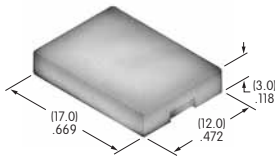

AT4116
Rectangular Opaque Cap for Nonilluminated
Polycarbonate
Colors: A B C E F G
Series: UB

AT4117
Rectangular Transparent Cap for Illuminated
Polycarbonate
Colors: C D F J
Series: UB