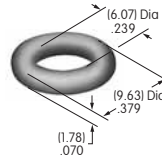

AT511 (M-metric H-inch)
Knurled Cap Nut
Chrome/brass
Series: E EB M MB20 MB24 P

AT512 (M-metric H-inch)
Conical Nut
Chrome/brass
Series: EB MB20

AT512C (M-metric H-inch)
Conical Nut
Chrome/brass
Series: EB MB20

AT513H
Hex Nut
Nickel/brass
Series: M MB20 MB24

AT513M
Hex Nut
Nickel/brass
Series: B DRA E EB M MB20 MR P

AT515 (M-metric H-inch)
Locking Ring for D Flat Bushing
Chromate/zinc/steel
Series: DRA M MB24

AT516
O-ring
Nitrile butadiene rubber
Series: M MB20

AT517
Mounter for Square Cap
Glass fiber reinforced polyamide
Color: A
Series: DLB

AT518
Locking Ring
Chromate/zinc/steel
Series: HS PS TS

AT520
Lockwasher
Chromate/zinc/steel
Series: HS PS TS

AT526
Hex Mounting Nut
Nickel/steel
Series: HS PS TS

AT527 (M-metric H-inch)
Hex Mounting Nut
Nickel/steel
Series: M P S SB SK

Color Codes: A Black B White C Red D Amber E Yellow F Green G Blue H Gray J Clear