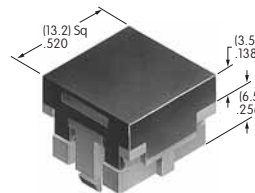

AT477
Square Colored Insert Cap
Polycarbonate
Colors: JB JC JE JF JG
Series: LB