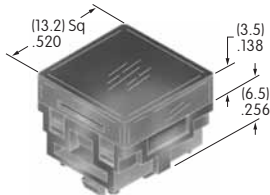

AT4176 ← *NEW*
Square Cap for Bright LED
Polycarbonate
Colors: JB JC JD JF
Series: LB