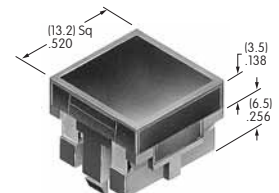

Color Codes: A Black B White C Red D Amber E Yellow F Green G Blue H Gray J Clear