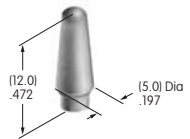

AT402S
Splashproof Boot
Silicone rubber
Color: A
Series: M

AT405
Solid Colored Rocker
Polycarbonate
Colors: A B C D E F G
Series: MLW

AT406
Bat Lever Cap
Polyvinyl chloride
Colors: A B C D E F G
Series: M P S

AT407
.394" Dia. Screw-on Cap
PBT
Colors: A B C E F G H
Series: MB20

AT412
.748" Dia. Screw-on Cap
Polystyrene
Colors: A B C F
Series: MB20 SCB WB

AT413
.315" Dia. Screw-on Cap
PBT
Colors: A B C E F G H
Series: MB20

AT414
.520" Dia. Screw-on Cap
PBT
Colors: A B C D E F G H
Series: MB20 SB SCB WB

AT415
Bat Lever Cap
Polyethylene
Colors: A B C E F G
Series: E M M2T

AT416
Lamp Cover for AT602
Silicone rubber
Colors: C D F
Series: LW

AT417
.346" Dia. Solid Colored Cap
Polycarbonate
Colors: B C D E F G
Series: DLB

AT418
.512" Dia. Solid Colored Cap
Polycarbonate
Colors: B C D E F G
Series: DLB

AT419
.748" Sq. Solid Colored Cap
Polycarbonate
Colors: B C D E F G
Series: DLB

Color Codes: A Black B White C Red D Amber E Yellow F Green G Blue H Gray J Clear