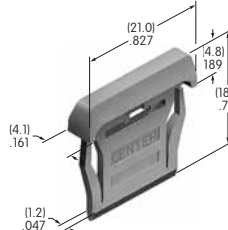

AT4144
Center Barrier
Polyamide
Color: A
Series: UB2