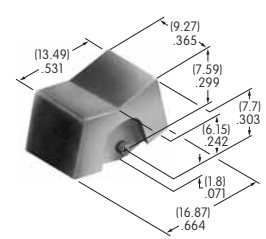

AT4151
.450" Wide Paddle
Polyamide
Colors: A B C E F G H
Series: M M2T

Color Codes: A Black B White C Red D Amber E Yellow F Green G Blue H Gray J Clear