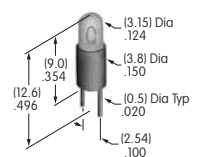

AT611
Incandescent Lamp
Volts: 5 12
Series: KB YB
T-1 Bi-pin

Color Codes: A Black B White C Red D Amber E Yellow F Green G Blue H Gray J Clear