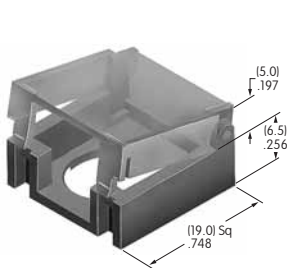

AT498
Center Barrier
Polyamide
Colors: A
Series: LB

AT494
Protective Guard
Polycarbonate & polyamide
Series: KB

AT495
Splash Cover
Polyamide & polyvinyl chloride
Series: KB