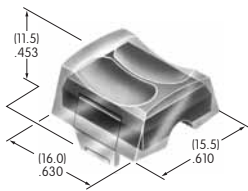

AT4127
Sculptured Rocker
Polycarbonate
Colors: B C E F
Series: MLW

AT4128
Round Cap for Super Bright LED
Polycarbonate
Colors: JB
Series: LB