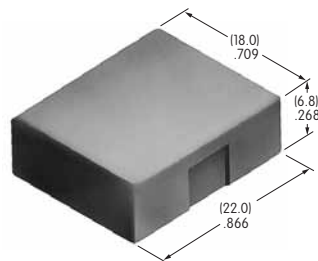

AT3073
Sculptured Cap for Nonilluminated
Polycarbonate
Colors: JA JB JC JE JF
Series: UB2