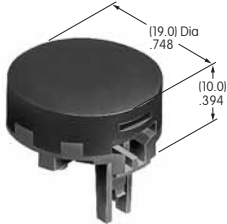

AT4017
Round Nonilluminated Cap
Polycarbonate
Colors: A B C E F G H
Series: LB

AT4021
Rectangular Solid Colored Cap
Polycarbonate
Colors: A BB CB CC EB
FB FF GB GG
Series: KB