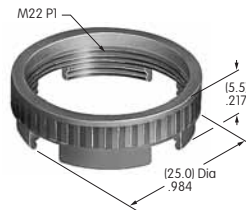

AT074
Mounting Nut for LB Panel Seal
Chromate/brass
Series: LB

AT075
O-ring for LB Panel Seal
Nitrile butadiene rubber
Series: LB

AT077
Single Pole Right Angle PC Adaptor
Fiberglass reinforced polyamide
Series: KB