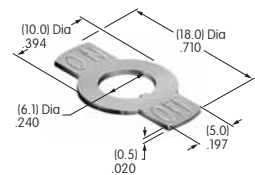

AT209
ON-OFF Plate for 6mm Threaded Bushing
 Nickel/brass
 Series: E M P

Color Codes: A Black B White C Red D Amber E Yellow F Green G Blue H Gray J Clear

AT210
ON-OFF Plate for 6mm
Threaded Bushing
 Nickel/aluminum
 Colors: Red & black ink
 Series: E M P