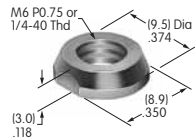

AT532 (M-metric H-inch)
Dress Cap Nut
Nickel/brass
Series: E EB M MB20 MB24 P