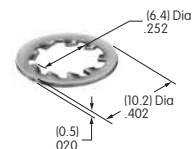

AT509
Internal Tooth Lockwasher
Chromate/zinc/steel
Series: DRA M MR P S SB

Color Codes: A Black B White C Red D Amber E Yellow F Green G Blue H Gray J Clear