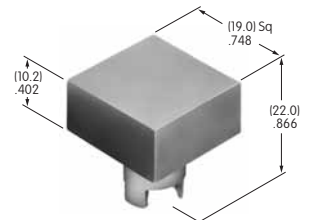

AT419
.748" Sq. Solid Colored Cap
Polycarbonate
Colors: B C D E F G
Series: DLB