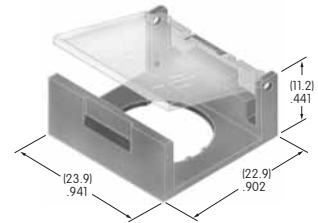

AT4175 ← *NEW*
Spring Loaded Protective Guard
Polycarbonate & Glass Fiber Reinforced Polycarbonate
Coil Spring: Stainless Steel
Series: YB