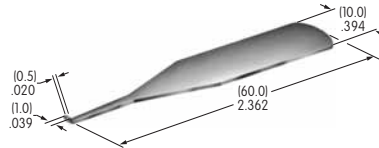

AT089
O-ring for YB Panel Seal
Nitrile butadiene rubber
Series: YB

AT092
Knurled Mounting Nut
Polyphenylene oxide
Series: YB

AT100s

AT105
Cap Removal Tool
Stainless steel
Series: HB KB LB UB YB

AT106
Socket Wrench
Aluminum with black alumite finish
Series: YB

AT107
Lamp Extractor
Polyvinyl chloride
Series: KB LW MLW YB

AT108
Socket Wrench
Aluminum
Series: KB

AT109
Cap Extractor
Stainless Steel
Series: HB LB KB UB YB

AT110
Socket Wrench
Brass
Series: HB

Color Codes: A Black B White C Red D Amber E Yellow F Green G Blue H Gray J Clear