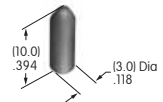

AT3075
Beveled Cap for Illuminated
Polycarbonate
Colors: B C D F
Series: UB2

AT3076
Flat Cap for Illuminated with Lens/Diffuser
Polycarbonate
Colors: JB JC JD JF
Series: UB2

AT3077
Beveled Cap for Nonilluminated
Polycarbonate
Colors: A B C E F
Series: UB2

AT4000s

AT4001
Square Splash Cover
Polyvinyl chloride & polyethylene
Series: LB UB

AT4002
Round Splash Cover
Polyvinyl chloride & polyethylene
Series: LB

AT4003
.394" Bat Lever Cap
Polyvinyl chloride
Colors: A B C
Series: A B

AT4011
Rectangular Splash Cover
Polyvinyl chloride & polyethylene
Series: LB UB

AT4012
Round Solid Colored Cap
Polycarbonate
Colors: BJ CJ EJ FJ GJ
Series: LB

AT4013
Round Colored Insert Cap
Polycarbonate
Colors: JB JC JE JF JG
Series: LB

AT4016
Round Spot Illuminated Cap
Polycarbonate
Cap Colors: A B C F
LED Colors: C D F CF
Series: LB

Color Codes: A Black B White C Red D Amber E Yellow F Green G Blue H Gray J Clear