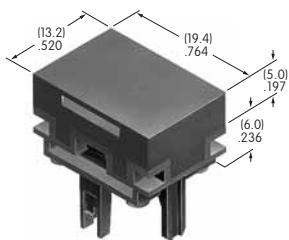

AT4030
Rectangular Nonilluminated Cap
Polycarbonate
Colors: A B C E F G H
Series: LB

AT4031
Square Cap for Bright & Super Bright LED
Polycarbonate
Colors: JB
Series: HB

AT4032
Round Cap for Bright & Super Bright LED
Polycarbonate
Colors: JB
Series: HB

AT4033
Square Indicator Cap
Polycarbonate
Colors: JB
Series: HB