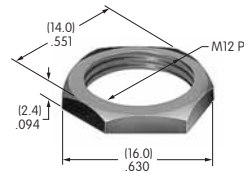

AT503
Hex Face Nut
 Chrome/brass
 Series: M P S SB WB WT

AT504
Knurled Face Nut
 Chrome/brass
 Series: M P S SB WB WT

AT506
Locking Ring
 Chromate/zinc/steel
 Series: M MB20 SB

AT507 (M-metric H-inch)
Locking Ring
 Chromate/zinc/steel
 Series: E EB M MB20 MB24 MR P