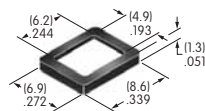

AT063
Washer
Nitrile butadiene rubber
Color: A
Series: B Threaded Bushing