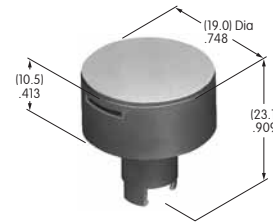

AT442
.394" Dia. Snap-on Cap
Polycarbonate
Colors: A B C E F G H
Series: EB M2B MB20

AT443
.315" Dia. Snap-on Cap
Polycarbonate
Colors: A B C E F G H
Series: EB M2B MB20

AT444
Bat Lever Conical Cap
Polyethylene
Colors: A B C E F G
Series: E M M2T

AT445
Cap for Color Tipped Cone Toggle
Polycarbonate
Colors: A B C E F G
Series: M

AT446
.748" Dia. Round Design Cap
Polycarbonate
Holder Color: A
Lens Color: B C F G
Series: DLB