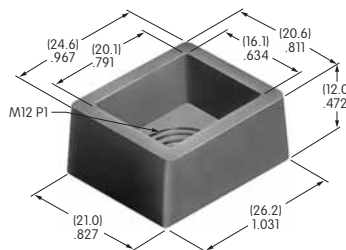

AT452
Rectangular Insert
Polycarbonate
Colors: A B C F G H
Series: MB20 SCB
Used with Screw Adaptor AT080

AT453
Rectangular Shroud
Polycarbonate
Colors: A B H
Series: MB20 SCB

AT454
Round Insert
Polycarbonate
Colors: A B C F G H
Series: MB20 SCB
Used with Screw Adaptor AT080

AT455
Round Shroud
Polycarbonate
Colors: A B H
Series: MB20 SCB