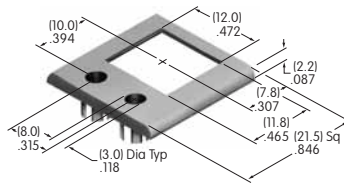

AT213
Bezel with 2 AT618 LEDs
Polycarbonate
Color: A
Series: EB M MB24