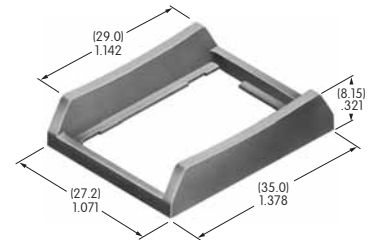

AT210
ON-OFF Plate for 6mm
Threaded Bushing
Nickel/aluminum
Colors: Red & black ink
Series: E M P

AT211
ON-OFF Plate for 6mm
Threaded Bushing
Nickel/aluminum
Colors: Red & black enamel
Series: E M P

AT212
Bezel with 2 AT617 LEDs
Polycarbonate
Color: A
Series: EB M MB24

AT213
Bezel with 2 AT618 LEDs
Polycarbonate
Color: A
Series: EB M MB24

AT214
ON-OFF Plate for 12mm
Threaded Bushing
Nickel/aluminum
Colors: Red & black ink
Series: M P S

AT215
ON-OFF Plate for 12mm
Threaded Bushing
Nickel/aluminum
Colors: Red & black enamel
Series: M P S

AT217
Small Bezel
Polyamide
Colors: A B H
Series: JWM

AT218
Large Bezel
Polyamide
Colors: A B H
Series: JWJ

AT400s

AT401
Splashproof Boot Assembly
Nitrile butadiene rubber for A
Ethylene propylene rubber for H
Colors: A H
Series: M P S WT

AT401P
O-ring
Natural rubber
Color: A
Series: M MB2000 WB WT TL

AT402
Splashproof Boot
Silicone rubber for A C E F
Ethylene propylene rubber for H
Colors: A C E F H
Series: M P S

Color Codes: A Black B White C Red D Amber E Yellow F Green G Blue H Gray J Clear