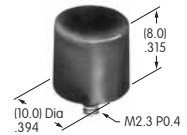

AT402S
Splashproof Boot
Silicone rubber
Color: A
Series: M

AT405
Solid Colored Rocker
Polycarbonate
Colors: A B C D E F G
Series: MLW

AT406
Bat Lever Cap
Polyvinyl chloride
Colors: A B C D E F G
Series: M P S

AT407
.394" Dia. Screw-on Cap
PBT
Colors: A B C E F G H
Series: MB20

AT412
.748" Dia. Screw-on Cap
Polystyrene
Colors: A B C F
Series: MB20 SCB WB

AT413
.315" Dia. Screw-on Cap
PBT
Colors: A B C E F G H
Series: MB20

AT414
.520" Dia. Screw-on Cap
PBT
Colors: A B C D E F G H
Series: MB20 SB SCB WB

AT415
Bat Lever Cap
Polyethylene
Colors: A B C E F G
Series: E M M2T

AT416
Lamp Cover for AT602
Silicone rubber
Colors: C D F
Series: LW

AT417
.346" Dia. Solid Colored Cap
Polycarbonate
Colors: B C D E F G
Series: DLB

AT418
.512" Dia. Solid Colored Cap
Polycarbonate
Colors: B C D E F G
Series: DLB

AT419
.748" Sq. Solid Colored Cap
Polycarbonate
Colors: B C D E F G
Series: DLB

Color Codes: A Black B White C Red D Amber E Yellow F Green G Blue H Gray J Clear