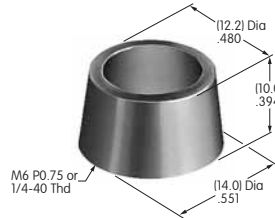

AT513H
Hex Nut
Nickel/brass
Series: M MB20 MB24