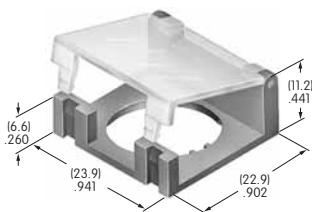

AT4072
Protective Guard
Lid: Polycarbonate
Base: Glass fiber reinforced polycarbonate
Series: YB

AT4073
Square Opaque Cap for Nonilluminated
Polycarbonate
Colors: A B C E F G
Series: UB