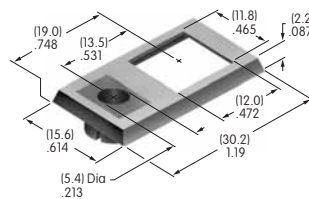

AT209
ON-OFF Plate for 6mm Threaded Bushing
 Nickel/brass
 Series: E M P

Color Codes: A Black B White C Red D Amber E Yellow F Green G Blue H Gray J Clear

AT210
ON-OFF Plate for 6mm
Threaded Bushing
 Nickel/aluminum
 Colors: Red & black ink
 Series: E M P