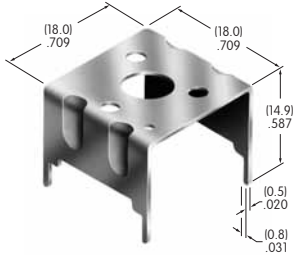

AT600s

AT602
Incandescent Lamp
Volts: 6 12 18 24 28
Series: LW MLW
T-1 ½ Pilot Slide Base

AT602N
Neon Lamp
Volts: 110
Series: LW MLW
T-1 ½ Pilot Slide Base

AT604
Incandescent Lamp
Volts: 6 14 28
Series: DLB
T-1 ¾ Midget Groove Base

AT604N
Neon Lamp
Volts: 110
Series: DLB
T-1 ¾ Midget Groove Base

AT607
Incandescent Lamp
Volts: 5 12
Series: LB
T-1 Bi-pin

AT607N
Neon Lamp
Volts: 110
Series: LB
T-1 Bi-pin

AT611
Incandescent Lamp
Volts: 5 12
Series: KB YB
T-1 Bi-pin

Color Codes: A Black B White C Red D Amber E Yellow F Green G Blue H Gray J Clear