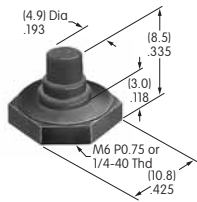

AT4042 (M-metric H-inch)
Waterproof Boot for Alternate
Silicone Rubber
Series: MB

AT4043
Waterproof Boot
Silicone Rubber
Series: MB WB