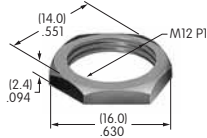

AT531
Panel Mount for Single or Double Pole
Polyamide & polyacetel
Colors: A B C E F G H
Series: A AB

AT532 (M-metric H-inch)
Dress Cap Nut
Nickel/brass
Series: E EB M MB20 MB24 P

AT532T (M-metric H-inch)
Threaded Through Dress Nut
Nickel/brass
Series: E EB M MB20 MB24 P

AT533T (M-metric H-inch)
Threaded Through Dress Nut
Nickel/brass
Series: E EB M MB20 MB24 P

AT535
O-ring for MR Panel Seal
Nitrile butadiene rubber
Series: MR

AT536
Hex Nut
Nickel/brass
Series: FB

AT537
O-ring
Nitrile butadiene rubber
Series: S

AT541
O-ring for Panel Seal with AT4115
Nitrile butadiene rubber
Series: YB

Color Codes: A Black B White C Red D Amber E Yellow F Green G Blue H Gray J Clear