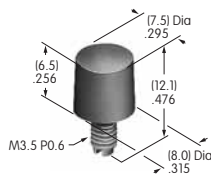

AT078
.315" Dia. Screw-on Cap
Polystyrene

Colors: A B C E F G H
Series: MB20 SCB WB

AT079
.394" Dia. Screw-on Cap
Polystyrene

Colors: A B C E F G H
Series: MB20 SCB WB

AT080
Screw Adaptor for AT452 & AT454
Brass
Series: MB20 SCB