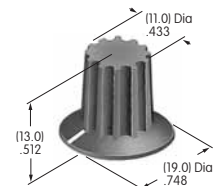

Color Codes: A Black B White C Red D Amber E Yellow F Green G Blue H Gray J Clear