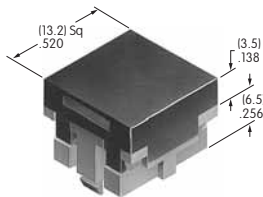

AT485
Square Solid Colored Cap
Polycarbonate
Colors: A BB CB CC EB
FB FF GB GG
Series: KB