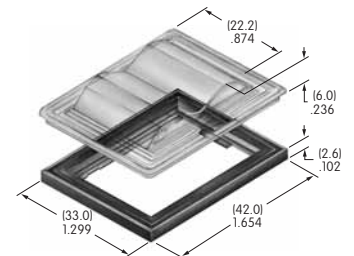

AT4120
Rectangular Spot Illuminated Cap
 Polycarbonate
 Colors: AB
 Series: UB

AT4124
Actuator Key
 Chrome/brass
 Series: SK

AT4125
LED Rocker
 Polycarbonate
 Colors: B C E F
 Series: MLW

AT4126
Splash Cover
 Polyvinyl chloride & polyamide
 Color: A
 Series: JWJ