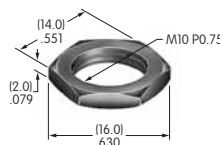

AT529
Mounter for Square Cap
Stainless steel frame
GFR PBT spacer
Series: EB

AT527 (M-metric H-inch)
Hex Mounting Nut
Nickel/steel
Series: M P S SB SK