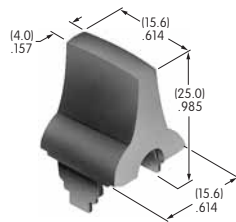

AT422
Slip-on Cap
 Polyethylene
 Colors: A B C E F G
 Series: SB40

AT423
Push-Pull Knob
 Polyamide
 Colors: A C
 Series: SB282

AT424
Push-Pull Knob
 Phenolic resin
 Colors: A
 Series: SB862

AT426
Solid Colored Paddle
 Polycarbonate
 Colors: A B C D E F G
 Series: MLW