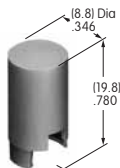

AT417
.346" Dia. Solid Colored Cap
Polycarbonate
Colors: B C D E F G
Series: DLB