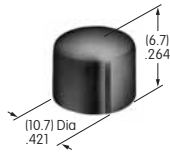

AT434
Bat Lever Cap
Polyvinyl chloride
Colors: A B C E F G
Series: M

AT435
Screw-on Cap
Chrome/Brass
Series: SB265 SB285

AT438
Design Rocker
Polycarbonate
Colors: B C D F G
Series: MLW

AT442
.394" Dia. Snap-on Cap
Polycarbonate
Colors: A B C E F G H
Series: EB M2B MB20

AT443
.315" Dia. Snap-on Cap
Polycarbonate
Colors: A B C E F G H
Series: EB M2B MB20

AT444
Bat Lever Conical Cap
Polyethylene
Colors: A B C E F G
Series: E M M2T

AT445
Cap for Color Tipped Cone Toggle
Polycarbonate
Colors: A B C E F G
Series: M

AT446
.748" Dia. Round Design Cap
Polycarbonate
Holder Color: A
Lens Color: B C F G
Series: DLB

AT452
Rectangular Insert
Polycarbonate
Colors: A B C F G H
Series: MB20 SCB
Used with Screw Adaptor AT080

AT453
Rectangular Shroud
Polycarbonate
Colors: A B H
Series: MB20 SCB

AT454
Round Insert
Polycarbonate
Colors: A B C F G H
Series: MB20 SCB
Used with Screw Adaptor AT080

AT455
Round Shroud
Polycarbonate
Colors: A B H
Series: MB20 SCB

Color Codes: A Black B White C Red D Amber E Yellow F Green G Blue H Gray J Clear