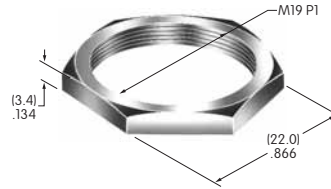

AT010s~ AT090s

AT016
16mm Hex Mounting Nut
Nickel/brass
Series: CKM

AT019
19mm Hex Mounting Nut
Nickel/brass
Series: CKL

AT050
Knurled Nut
Nickel/brass
Series: SB40

AT055
Crossover Guard
Polypropylene
Series: KB