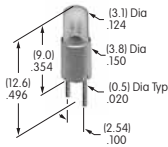

AT615
Neon Lamp
Volts: 110
Series: KB
T-1 Bi-pin