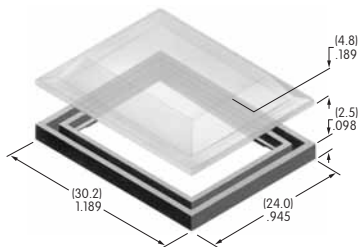

AT4012
Round Solid Colored Cap
Polycarbonate
Colors: BJ CJ EJ FJ GJ
Series: LB