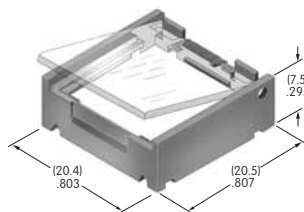

AT4171

Spring Loaded Protective Guard

Polycarbonate & Polyamide
Coil Spring: Stainless Steel
Series: LB UB

← **NEW**