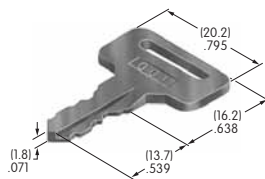

AT4125
LED Rocker
Polycarbonate
Colors: B C E F
Series: MLW