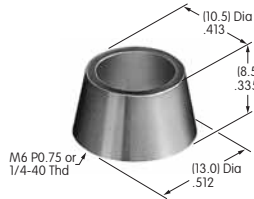

AT512C (M-metric H-inch)
Conical Nut
Chrome/brass
Series: EB MB20