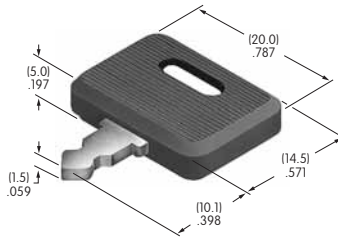

AT4080
Actuator Key
Bright nickel/brass with ABS resin handle
Color: A
Series: SK

AT4081
Actuator Key
Chrome/zinc alloy
Series: SK