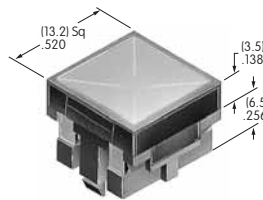

AT4130
Rectangular Cap for Super Bright LED
Polycarbonate
Colors: JB
Series: LB