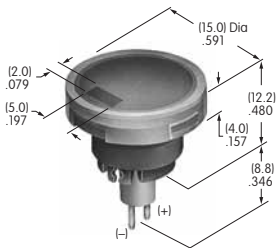

AT3011
Round Spot Illuminated Cap with Built-in LED
Polycarbonate
Cap Colors: JA JB JC JE JF
LED Colors: C D F CF
Voltages: 2 5 12 24
Series: YB

AT3012
Rectangular Spot Illuminated Cap with Built-in LED
Polycarbonate
Cap Colors: JA JB JC JE JF
LED Colors: C D F CF
Voltages: 2 5 12 24
Series: YB