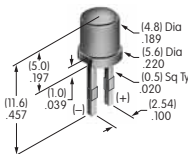

AT635 ← NEW
Single Element LED
Colors: C D F
Series: KB LB
T-1½ Bi-pin