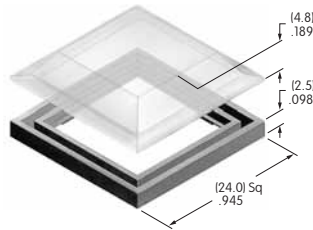

AT4000s

AT4001
Square Splash Cover
Polyvinyl chloride & polyethylene
Series: LB UB

AT4002
Round Splash Cover
Polyvinyl chloride & polyethylene
Series: LB