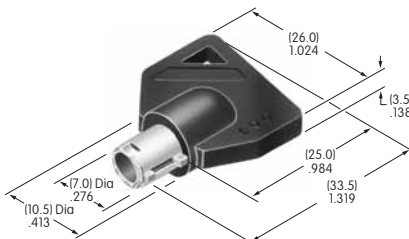

AT4143
End Barrier
 Polyamide
 Color: A
 Series: UB2

AT4144
Center Barrier
 Polyamide
 Color: A
 Series: UB2

AT4145
Square Splash Cover
 Lid: PVC; Gasket: Polyethylene
 Series: UB2

AT4146
Tubular Key
 Nickel/brass with
 ABS handle
 Color: A
 Series: CKM