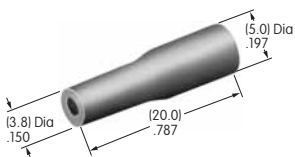

AT107
Lamp Extractor
Polyvinyl chloride
Series: KB LW MLW YB

AT108
Socket Wrench
Aluminum
Series: KB