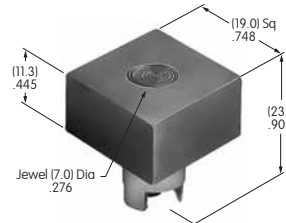

AT461
.476" Wide Paddle
 Polycarbonate
 Colors: A B C E F G H
 Series: M M2T

AT463
.748" Sq. Spot Illuminated Cap
 Polycarbonate
 Color: A
 Series: DLB

AT464
.748" Dia. Spot Illuminated Cap
 Polycarbonate
 Color: A
 Series: DLB