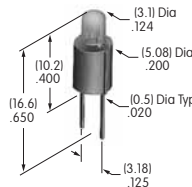

AT607N
Neon Lamp
Volts: 110
Series: LB
T-1 Bi-pin