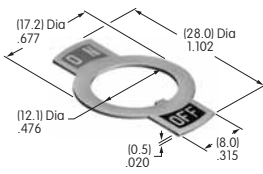

AT214
ON-OFF Plate for 12mm
Threaded Bushing
Nickel/aluminum
Colors: Red & black ink
Series: M P S