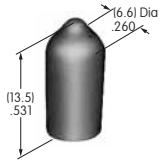

AT434
Bat Lever Cap
Polyvinyl chloride
Colors: A B C E F G
Series: M

AT435
Screw-on Cap
Chrome/Brass
Series: SB265 SB285