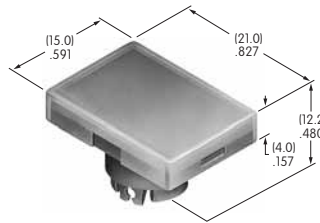

AT3010
Square Spot Illuminated Cap with Built-in LED
Polycarbonate
Cap Colors: JA JB JC JE JF
LED Colors: C D F CF
Voltages: 2 5 12 24
Series: YB