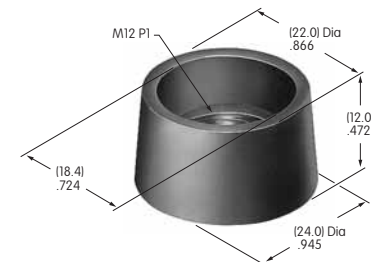

Color Codes: A Black B White C Red D Amber E Yellow F Green G Blue H Gray J Clear