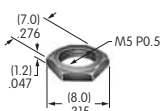

AT546
Mounting Bracket for Block Mounting
Tin-lead/phosphor bronze
Series: GB2

AT536
Hex Nut
Nickel/brass
Series: FB