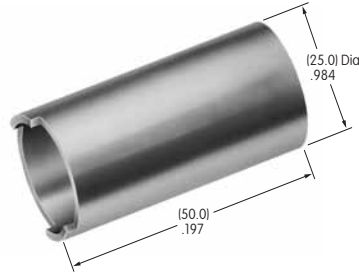

AT112
Socket Wrench
Nickel/brass
Series: LB