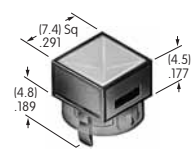

Color Codes: A Black B White C Red D Amber E Yellow F Green G Blue H Gray J Clear