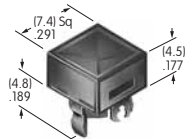

AT4166

Square Cap for Bright LED

Polycarbonate
Colors: CB DB FB
Series: HB