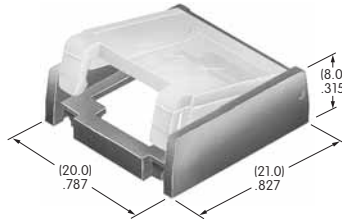

AT500s

AT501 (M-metric H-inch)
Knurled Face Nut
Chrome/brass
Series: E EB M MB20 MB24 P

AT503
Hex Face Nut
Chrome/brass
Series: M P S SB WB WT

AT504
Knurled Face Nut
Chrome/brass
Series: M P S SB WB WT

AT506
Locking Ring
Chromate/zinc/steel
Series: M MB20 SB

AT507 (M-metric H-inch)
Locking Ring
Chromate/zinc/steel
Series: E EB M MB20 MB24 MR P

AT508
Internal Tooth Lockwasher
Chromate/zinc/steel
Series: M P S SB SK TL WB WT

AT509
Internal Tooth Lockwasher
Chromate/zinc/steel
Series: DRA M MR P S SB

Color Codes: A Black B White C Red D Amber E Yellow F Green G Blue H Gray J Clear