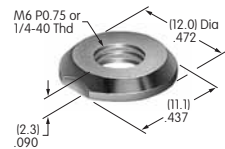

AT532T (M-metric H-inch)
Threaded Through Dress Nut
 Nickel/brass
 Series: E EB M MB20 MB24 P

AT533T (M-metric H-inch)
Threaded Through Dress Nut
 Nickel/brass
 Series: E EB M MB20 MB24 P

AT535
O-ring for MR Panel Seal
 Nitrile butadiene rubber
 Series: MR