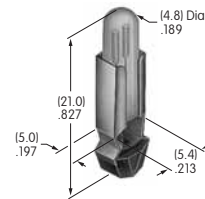

AT602N
Neon Lamp
Volts: 110
Series: LW MLW
T-1 ½ Pilot Slide Base