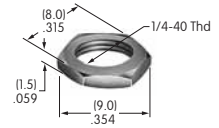

AT511 (M-metric H-inch)
Knurled Cap Nut
Chrome/brass
Series: E EB M MB20 MB24 P

AT512 (M-metric H-inch)
Conical Nut
Chrome/brass
Series: EB MB20

AT512C (M-metric H-inch)
Conical Nut
Chrome/brass
Series: EB MB20

AT513H
Hex Nut
Nickel/brass
Series: M MB20 MB24

AT513M
Hex Nut
Nickel/brass
Series: B DRA E EB M MB20 MR P

AT515 (M-metric H-inch)
Locking Ring for D Flat Bushing
Chromate/zinc/steel
Series: DRA M MB24

AT516
O-ring
Nitrile butadiene rubber
Series: M MB20

AT517
Mounter for Square Cap
Glass fiber reinforced polyamide
Color: A
Series: DLB

AT518
Locking Ring
Chromate/zinc/steel
Series: HS PS TS

AT520
Lockwasher
Chromate/zinc/steel
Series: HS PS TS

AT526
Hex Mounting Nut
Nickel/steel
Series: HS PS TS

AT527 (M-metric H-inch)
Hex Mounting Nut
Nickel/steel
Series: M P S SB SK

Color Codes: A Black B White C Red D Amber E Yellow F Green G Blue H Gray J Clear