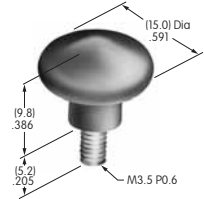

AT423
Push-Pull Knob
Polyamide
Colors: A C
Series: SB282