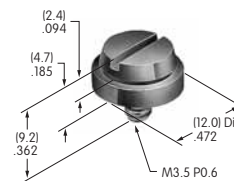

AT078
.315" Dia. Screw-on Cap
Polystyrene

Colors: A B C E F G H
Series: MB20 SCB WB

AT079
.394" Dia. Screw-on Cap
Polystyrene

Colors: A B C E F G H
Series: MB20 SCB WB

AT080
Screw Adaptor for AT452 & AT454
Brass
Series: MB20 SCB