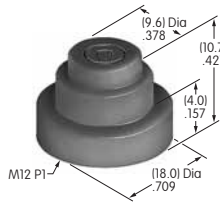

AT4051
Spot Illuminated Cap
Polycarbonate
Colors: AB
Series: KB