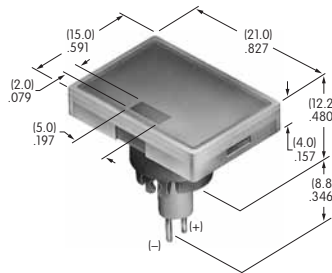

AT3014
Square Cap for Super Bright LED
Polycarbonate
Colors: JB
Series: YB