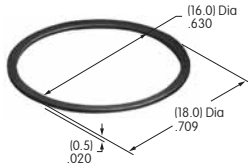

AT089
O-ring for YB Panel Seal
Nitrile butadiene rubber
Series: YB