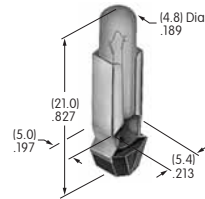

AT543
Support Bracket
 Tin/steel
 Series: MRK

AT546
Mounting Bracket for Block Mounting
 Tin-lead/phosphor bronze
 Series: GB2

AT547
Mounter for AT4140
 Polyamide
 Color: A
 Series: JB

AT600s

AT602
Incandescent Lamp
 Volts: 6 12 18 24 28
 Series: LW MLW
 T-1 ½ Pilot Slide Base