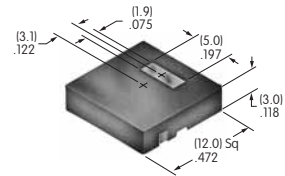

AT4100s

AT4103
Small Color Tipped Knob
Polyester with polyamide tip
Base Color: A
Tip Colors: A B C E F G H
Series: DRA MR

AT4104
Large Color Tipped Knob
Polyester with polyamide tip
Base Color: A
Tip Colors: A B C E F G H
Series: DRA MR

AT4115
Dust Cover
Lid: Polyvinyl chloride
Base: Polyamide
Series: YB

AT4116
Rectangular Opaque Cap for Nonilluminated
Polycarbonate
Colors: A B C E F G
Series: UB

AT4117
Rectangular Transparent Cap for Illuminated
Polycarbonate
Colors: C D F J
Series: UB

AT4118
Diffuser for AT4117 Rectangular Transparent Cap
Polycarbonate
Colors: B C D F
Series: UB

AT4119
Square Spot Illuminated Cap
Polycarbonate
Color: AB
Series: UB

AT4120
Rectangular Spot Illuminated Cap
Polycarbonate
Colors: AB
Series: UB

AT4124
Actuator Key
Chrome/brass
Series: SK

AT4125
LED Rocker
Polycarbonate
Colors: B C E F
Series: MLW

AT4126
Splash Cover
Polyvinyl chloride & polyamide
Color: A
Series: JWJ

Color Codes: A Black B White C Red D Amber E Yellow F Green G Blue H Gray J Clear