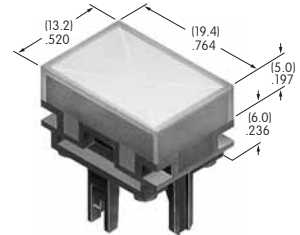

AT4127
Sculptured Rocker
Polycarbonate
Colors: B C E F
Series: MLW

AT4128
Round Cap for Super Bright LED
Polycarbonate
Colors: JB
Series: LB

AT4129
Square Cap for Super Bright LED
Polycarbonate
Colors: JB
Series: LB

AT4130
Rectangular Cap for Super Bright LED
Polycarbonate
Colors: JB
Series: LB

AT4131
Round Cap for Super Bright LED
Polycarbonate
Colors: JB
Series: LB Panel Seal

AT4132
Round Cap for Bright & Super Bright LED
Polycarbonate
Colors: JB
Series: KB

AT4133
Square Cap for Bright & Super Bright LED
Polycarbonate
Colors: JB
Series: KB

AT4134
Rectangular Cap for Bright & Super Bright LED
Polycarbonate
Colors: JB
Series: KB

AT4137
Rectangular Cap
PBT
Colors: A B C
Series: GB2

AT4139
Square Flat Cap
Polycarbonate
Colors: A B C H
Series: JB

Color Codes: A Black B White C Red D Amber E Yellow F Green G Blue H Gray J Clear