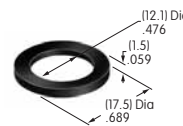

AT210
ON-OFF Plate for 6mm
Threaded Bushing
Nickel/aluminum
Colors: Red & black ink
Series: E M P

AT211
ON-OFF Plate for 6mm
Threaded Bushing
Nickel/aluminum
Colors: Red & black enamel
Series: E M P

AT212
Bezel with 2 AT617 LEDs
Polycarbonate
Color: A
Series: EB M MB24

AT213
Bezel with 2 AT618 LEDs
Polycarbonate
Color: A
Series: EB M MB24

AT214
ON-OFF Plate for 12mm
Threaded Bushing
Nickel/aluminum
Colors: Red & black ink
Series: M P S

AT215
ON-OFF Plate for 12mm
Threaded Bushing
Nickel/aluminum
Colors: Red & black enamel
Series: M P S

AT217
Small Bezel
Polyamide
Colors: A B H
Series: JWM

AT218
Large Bezel
Polyamide
Colors: A B H
Series: JWJ

AT400s

AT401
Splashproof Boot Assembly
Nitrile butadiene rubber for A
Ethylene propylene rubber for H
Colors: A H
Series: M P S WT

AT401P
O-ring
Natural rubber
Color: A
Series: M MB2000 WB WT TL

AT402
Splashproof Boot
Silicone rubber for A C E F
Ethylene propylene rubber for H
Colors: A C E F H
Series: M P S

Color Codes: A Black B White C Red D Amber E Yellow F Green G Blue H Gray J Clear