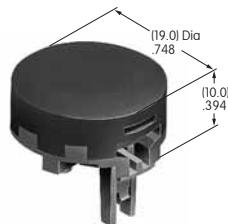

AT4013
Round Colored Insert Cap
Polycarbonate
Colors: JB JC JE JF JG
Series: LB