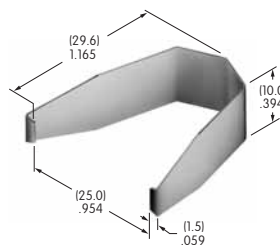

AT109
Cap Extractor
 Stainless Steel
 Series: HB LB KB UB YB

AT110
Socket Wrench
 Brass
 Series: HB

Color Codes: A Black B White C Red D Amber E Yellow F Green G Blue H Gray J Clear

AT111
Lamping Tool
 Stainless steel
 Series: HB KB YB