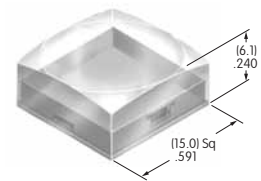

Color Codes: A Black B White C Red D Amber E Yellow F Green G Blue H Gray J Clear