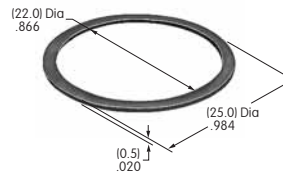

AT075
O-ring for LB Panel Seal
Nitrile butadiene rubber
Series: LB