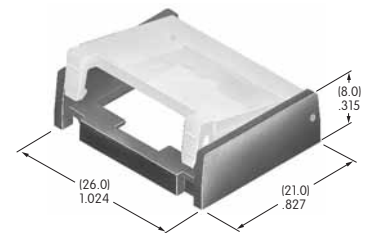

Color Codes: A Black B White C Red D Amber E Yellow F Green G Blue H Gray J Clear