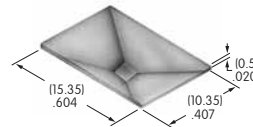

AT4119
Square Spot Illuminated Cap
Polycarbonate
Color: AB
Series: UB