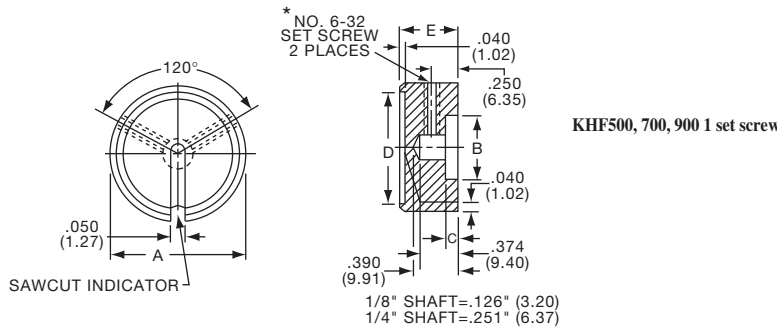

Knobs, Machined Aluminum

KFS SERIES

Tyco			Straight Knurl with Indicator on Skirt						
Electronics	Alcoswitch	Color	A	B	C	D	E	F	G
8-1437621-6	KFS400B1/8	Black Matte	.380(9.65)	.382(9.70)	.256(6.50)	.500(12.7)	.098(2.49)	.469(11.9)	.591(15.0)
8-1437621-8	KFS500B1/8	Black Matte	.500(12.7)	.382(9.70)	.252(6.48)	.630(16.0)	.161(4.09)	.469(11.9)	.630(16.0)
8-1437621-7	KFS500B1/4	Black Matte	.618(15.7)	.280(7.11)	.382(9.70)	1.00(25.4)	.161(4.09)	.630(16.0)	0.811(20.6)
8-1437621-9	KFS600B1/4	Black Matte	.618(15.7)	.280(7.11)	.382(9.70)	1.00(25.4)	.161(4.09)	.630(16.0)	0.811(20.6)

KHF SERIES

Tyco			Plain Body with Top and Side Sawcut Indicator				
Electronics	Alcoswitch	Color	A	B	C	D	E
9-1437621-1	KHF500A1/4	Natural	.500(12.7)	.374(9.50)	.118(3.00)	.342(8.69)	.563(14.3)
9-1437621-2	KHF700A1/4	Natural	.740(18.8)	.590(15.0)	.118(3.00)	.592(15.0)	.563(14.3)
9-1437621-3	KHF900A1/4	Natural	.937(23.8)	.708(18.0)	.118(3.00)	.779(19.8)	.563(14.3)
*9-1437621-0	KHF1250A1/4	Natural	1.23(31.8)	.984(25.0)	.118(3.00)	1.08(27.5)	.563(14.3)

KLN SERIES