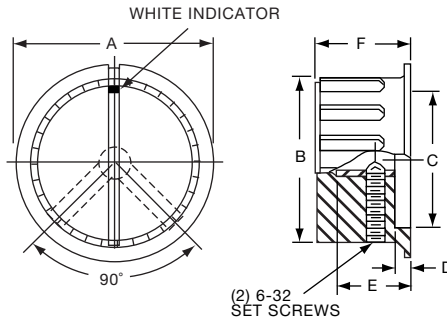

PKX SERIES

(2) 6-32 SET SCREWS

Tyco Ribbed Body, Matte Finish with White Square Indicator on Top							
Electronics	Alcoswitch	A	B	C	D	E	F
1-1437625-1	PKX100B1/4	1.17(29.7)	.970(24.6)	.780(19.81)	.114(2.90)	.570(14.48)	.674(17.12)
1-1437625-2	PKX110B1/4	1.37(34.8)	1.120(28.45)	.940(23.88)	.100(2.54)	.527(13.38)	.705(17.91)
1-1437625-3	PKX130B1/4	1.57(40.0)	1.308(33.22)	1.09(27.6)	.118(3.00)	.623(15.82)	.750(19.05)

K

P Series