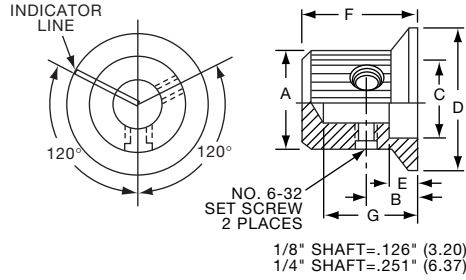

Knobs, Machined Aluminum

KLNS SERIES

KLNS500B1/8

KLNS900B1/4

Tyco Straight Knurl with Indicator Line on Top, Side and Skirt								
Electronics	Alcoswitch	Color	A	B	C	D	E	G
1-1437622-6	KLNS500A1/8	Natural	.500(12.7)	.280(7.11)	.380(9.65)	.750(19.0)	.160(4.07)	.630(16.0)
1-1437622-5	KLNS500A1/4	Natural	.500(12.7)	.280(7.11)	.380(9.65)	.750(19.0)	.160(4.07)	.630(16.0)
1-1437622-8	KLNS500B1/8	Black	.500(12.7)	.280(7.11)	.380(9.65)	.750(19.0)	.160(4.07)	.630(16.0)
1-1437622-7	KLNS500B1/4	Black	.500(12.7)	.280(7.11)	.380(9.65)	.750(19.0)	.160(4.07)	.630(16.0)
2-1437622-0	KLNS700A1/4	Natural	.750(19.0)	.280(7.11)	.590(14.9)	1.13(28.7)	.160(4.07)	.630(16.0)
2-1437622-1	KLNS700B1/4	Black	.750(19.0)	.280(7.11)	.590(14.9)	1.13(28.7)	.160(4.07)	.630(16.0)
2-1437622-2	KLNS900A1/4	Natural	.940(23.9)	.280(7.11)	.710(18.0)	1.40(35.5)	.160(4.07)	.630(16.0)
2-1437622-3	KLNS900B1/4	Black	.940(23.9)	.280(7.11)	.710(18.0)	1.40(35.5)	.160(4.07)	.630(16.0)