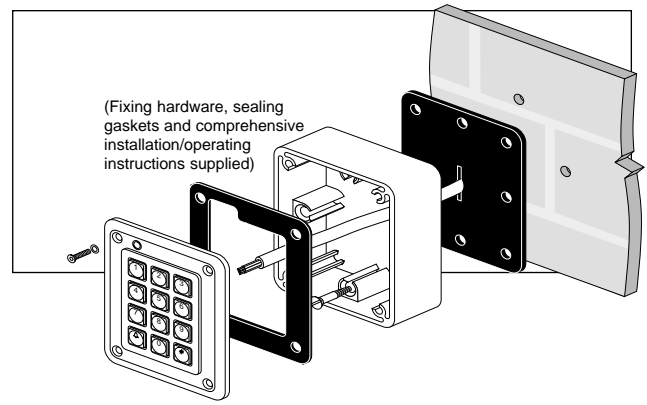

storm®

AXS Secure Keypads for access control

Single Door Access-control Keypad

The STORM AXS StrikeMaster, Single Door Keypad, is ideally suited for access control in outdoor and indoor locations. It is resistant to high impact and sealed against water and dust to IP65.