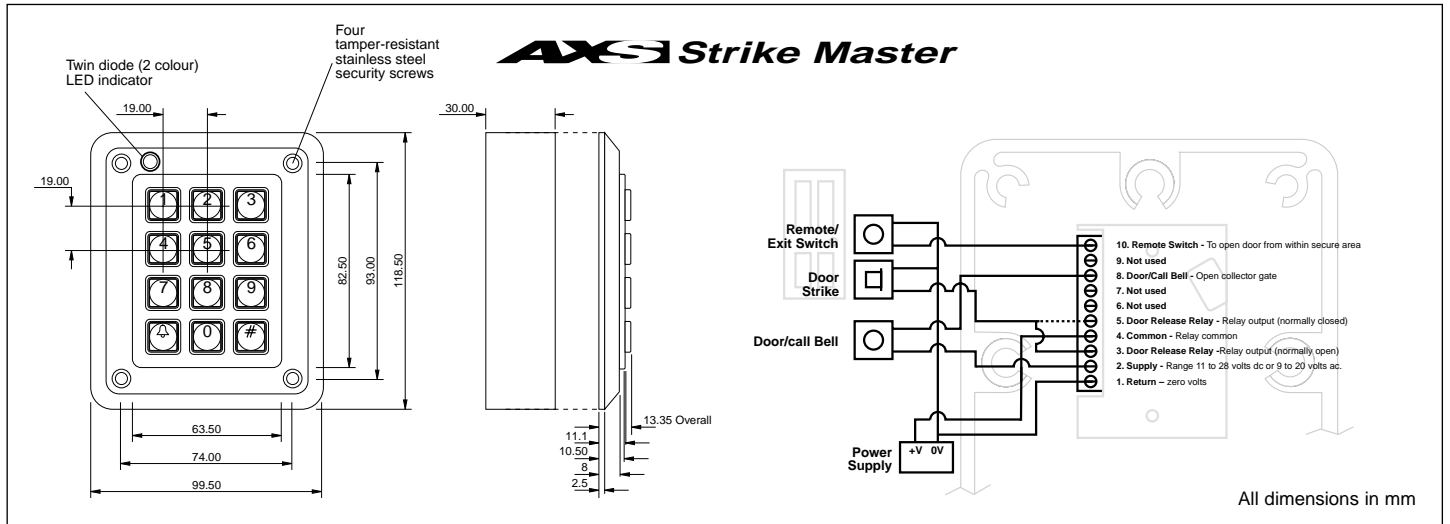

PRODUCT SPECIFICATIONS

- Up to 50 user programmable entry codes
- Entry code indexing for secure allocation and re-allocation of entry codes
- 4, 5 or 6 digit entry codes
- Timed release or latching operation
- Timed lock out for “code hacker” resistance
- Remote exit switch facility
- Weather resistant to IP65
- Hidden entry code feature
- Volt free, normally open/normally closed release relay

PRODUCT FEATURES	SINGLE DOOR
Part Number	DR2KT2
Key Life (cycles)	> 4 Million
Service Temp (Dry)	-20°C to +70°C
Keypad Material	Super High-impact Polymer
Keypad Colour	Black
Keypad Material	Super High-impact Polymer
Keypad Colour	Black
Keypad Legends	Laser Marked
Legend Colour	White
Contact Materials	Carbon / Gold
Weather Sealed	IP65
Resistance to Static Discharge	> 12.5 KV

All Storm AXS Keypads incorporate the proven STORM switching technology ensuring rapid, reliable and responsive data entry. Specified to survive in different service environments, ranging from exposed, unsupervised public environments, to general service / indoor installations. Keypads in the STORM AXS range are dimensionally and electrically interchangeable. This allows users, entering codes at all outdoor or indoor access points, to establish and maintain familiarity with the keypad features. Applications requiring two door control or alarm and door monitoring support require the Storm AXS StrikeMaster DE Keypads.

Whilst every effort is made to ensure details are correct at time of print, specifications are subject to change without notice.

DR-LIT-iss. 01 – Jan 00

FM 39602