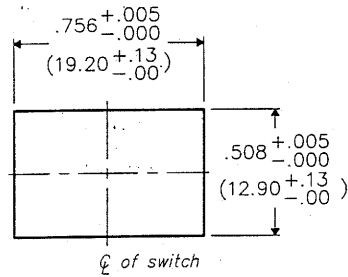

DIMENSIONS IN INCHES (MILLIMETERS)
DO NOT SCALE DRAWING

Dwg. No.
GRS-4013C-XXXX

PANEL PIERCING

BOTTOM VIEW

B-FORMAT 2002
REVISIONS
0
RELEASED: DGW 8-29-2005
AUG 31 2005

CW INDUSTRIES
Southampton, Pa. 18966

TOLERANCES UNLESS OTHERWISE SPECIFIED

2 Place Decimal ±.010	METRIC
3 Place Decimal ±.005	1 Place Dec. ±.25mm
Angles ±1°	2 Place Dec. ±.13mm

Made for: CW IND.
Drawn by: DGW 8-29-2005
Checked by: *68250*
Approval: *620*

Title: **ROCKER SWIDGET
SPECIAL BEZEL
S.P./CENTER OFF
(MOM.-OFF-MOM.)**

Division: **SWITCH**

Dwg. No.
GRS-4013C-XXXX