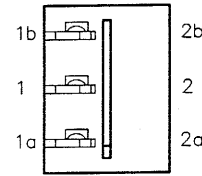

DIMENSIONS IN INCHES (MILLIMETERS)
DO NOT SCALE DRAWING

Dwg. No.
GRS-4013C-XXXX

PANEL PIERCING

BOTTOM VIEW

B-FORMAT 2002
REVISIONS
0
RELEASED: DGW 8-29-2005
AUG 31 2005

CW INDUSTRIES
Southampton, Pa. 18966

TOLERANCES UNLESS OTHERWISE SPECIFIED

2 Place Decimal ±.010	METRIC
3 Place Decimal ±.005	1 Place Dec. ±.25mm
Angles ±1°	2 Place Dec. ±.13mm

Made for: CW IND.
Drawn by: DGW 8-29-2005
Checked by: *68250*
Approval: *620*

Title: **ROCKER SWIDGET
SPECIAL BEZEL
S.P./CENTER OFF
(MOM.-OFF-MOM.)**

Division: **SWITCH**

Dwg. No.
GRS-4013C-XXXX