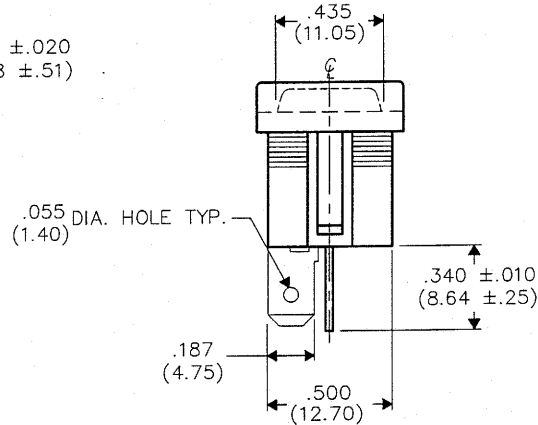

DIMENSIONS IN INCHES (MILLIMETERS)
DO NOT SCALE DRAWING

Dwg. No.
GRS-4013C-XXXX

PANEL PIERCING

BOTTOM VIEW

B-FORMAT 2002
REVISIONS
0
RELEASED: DGW 8-29-2005
AUG 31 2005

CW INDUSTRIES
Southampton, Pa. 18966

TOLERANCES UNLESS OTHERWISE SPECIFIED

2 Place Decimal ±.010	METRIC
3 Place Decimal ±.005	1 Place Dec. ±.25mm
Angles ±1°	2 Place Dec. ±.13mm

Made for: CW IND.
Drawn by: DGW 8-29-2005
Checked by: *68250*
Approval: *620*

Title: **ROCKER SWIDGET
SPECIAL BEZEL
S.P./CENTER OFF
(MOM.-OFF-MOM.)**

Division: **SWITCH**

Dwg. No.
GRS-4013C-XXXX