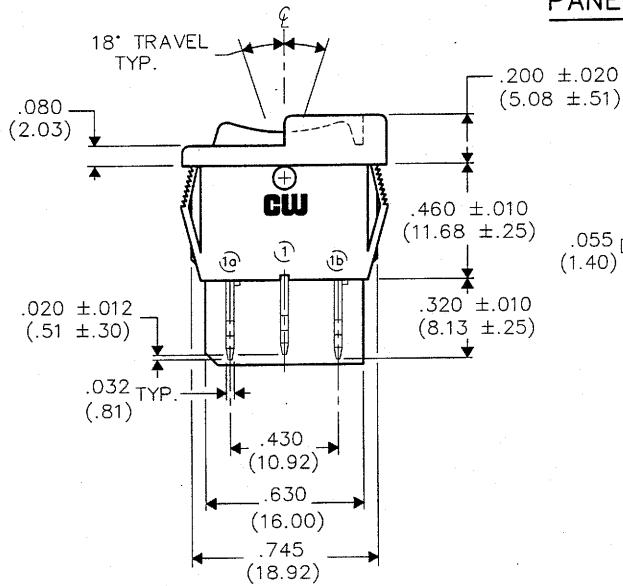

DIMENSIONS IN INCHES (MILLIMETERS)
DO NOT SCALE DRAWING

Dwg. No.
GRS-4013C-XXXX

PANEL PIERCING

BOTTOM VIEW

B-FORMAT 2002
REVISIONS
0
RELEASED: DGW 8-29-2005
AUG 31 2005

CW INDUSTRIES
Southampton, Pa. 18966

TOLERANCES UNLESS OTHERWISE SPECIFIED

2 Place Decimal ±.010	METRIC
3 Place Decimal ±.005	1 Place Dec. ±.25mm
Angles ±1°	2 Place Dec. ±.13mm

Made for: CW IND.
Drawn by: DGW 8-29-2005
Checked by: *68250*
Approval: *620*

Title: **ROCKER SWIDGET
SPECIAL BEZEL
S.P./CENTER OFF
(MOM.-OFF-MOM.)**

Division: **SWITCH**

Dwg. No.
GRS-4013C-XXXX