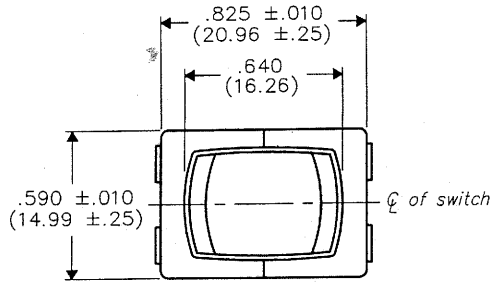

DIMENSIONS IN INCHES (MILLIMETERS)
DO NOT SCALE DRAWING

Dwg. No.
GRS-4013C-XXXX

PANEL PIERCING

BOTTOM VIEW

B-FORMAT 2002
REVISIONS
0
RELEASED: DGW 8-29-2005
AUG 31 2005

CW INDUSTRIES
Southampton, Pa. 18966

TOLERANCES UNLESS OTHERWISE SPECIFIED

2 Place Decimal ±.010	METRIC
3 Place Decimal ±.005	1 Place Dec. ±.25mm
Angles ±1°	2 Place Dec. ±.13mm

Made for: CW IND.
Drawn by: DGW 8-29-2005
Checked by: *68250*
Approval: *620*

Title: **ROCKER SWIDGET
SPECIAL BEZEL
S.P./CENTER OFF
(MOM.-OFF-MOM.)**

Division: **SWITCH**

Dwg. No.
GRS-4013C-XXXX