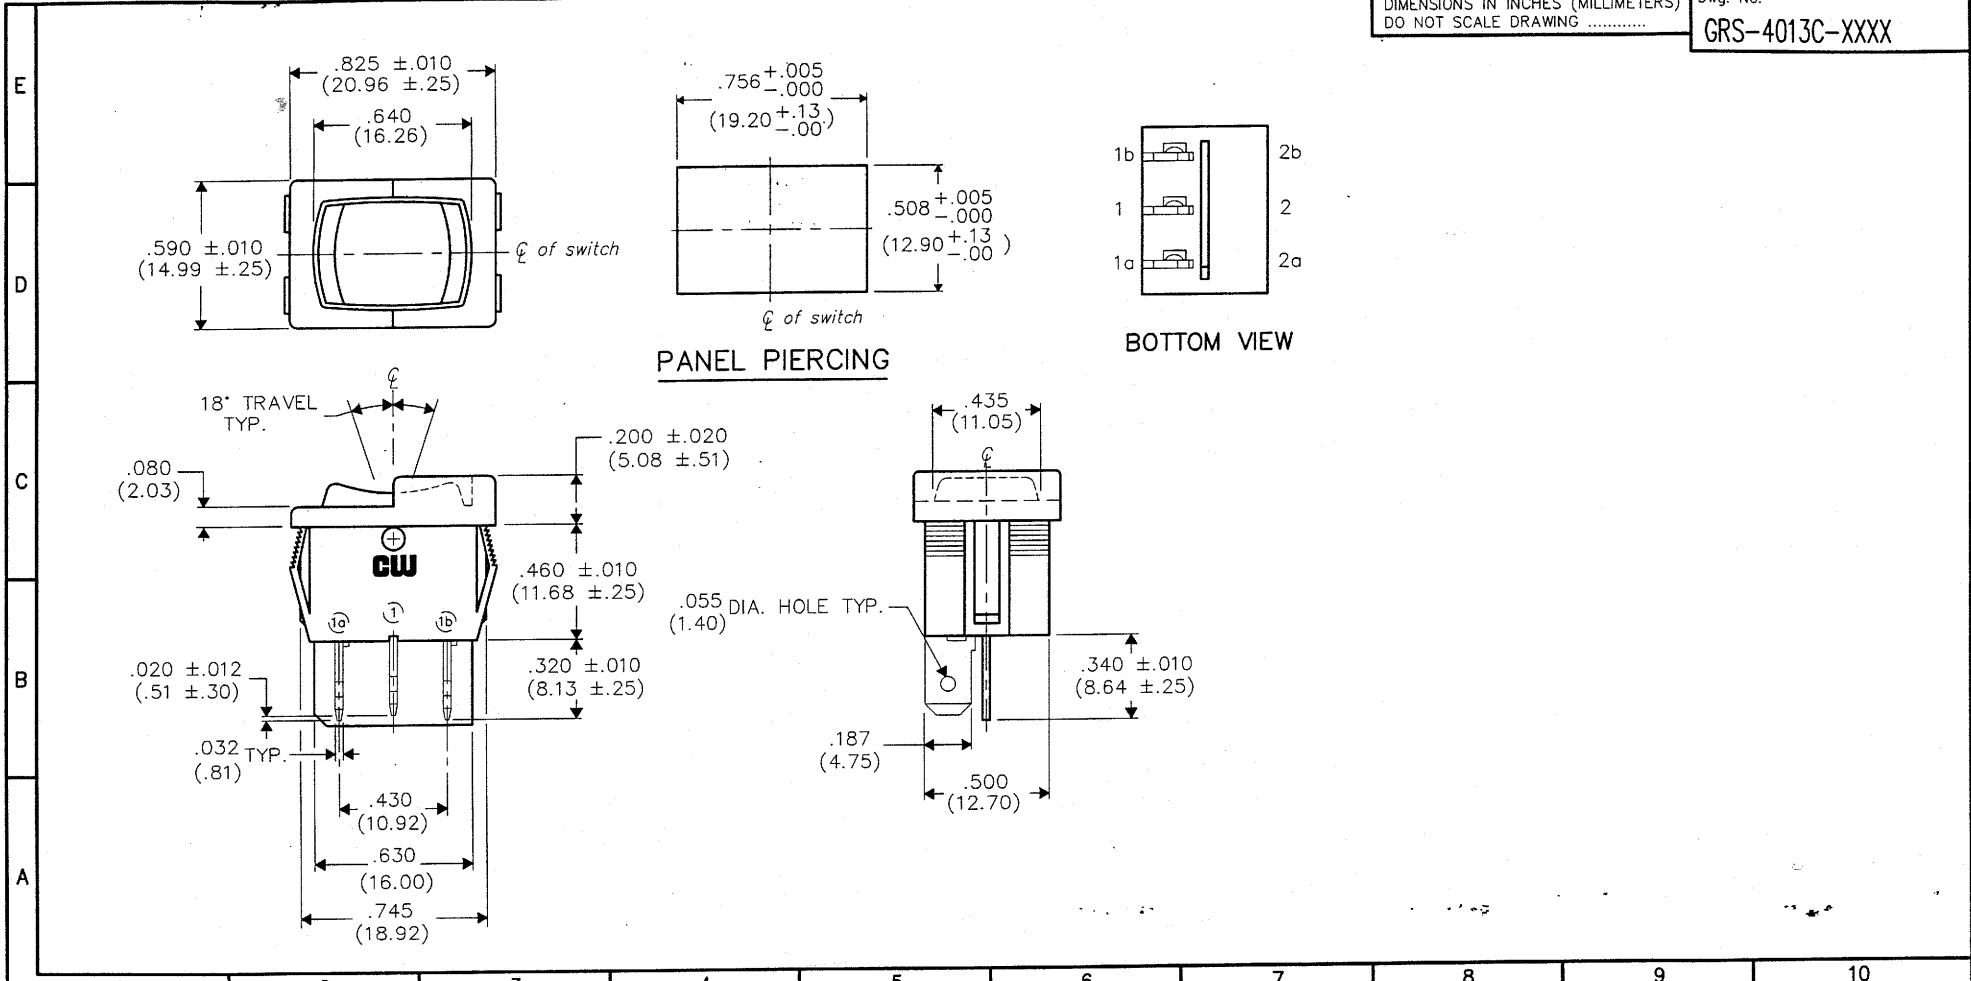

DIMENSIONS IN INCHES (MILLIMETERS)
DO NOT SCALE DRAWING

Dwg. No.
GRS-4013C-XXXX

PANEL PIERCING

BOTTOM VIEW

B-FORMAT 2002
REVISIONS
0
RELEASED: DGW 8-29-2005
AUG 31 2005

CW INDUSTRIES
Southampton, Pa. 18966

TOLERANCES UNLESS OTHERWISE SPECIFIED

2 Place Decimal ±.010	METRIC
3 Place Decimal ±.005	1 Place Dec. ±.25mm
Angles ±1°	2 Place Dec. ±.13mm

Made for: CW IND.
Drawn by: DGW 8-29-2005
Checked by: *68250*
Approval: *620*

Title: **ROCKER SWIDGET
SPECIAL BEZEL
S.P./CENTER OFF
(MOM.-OFF-MOM.)**

Division: **SWITCH**

Dwg. No.
GRS-4013C-XXXX