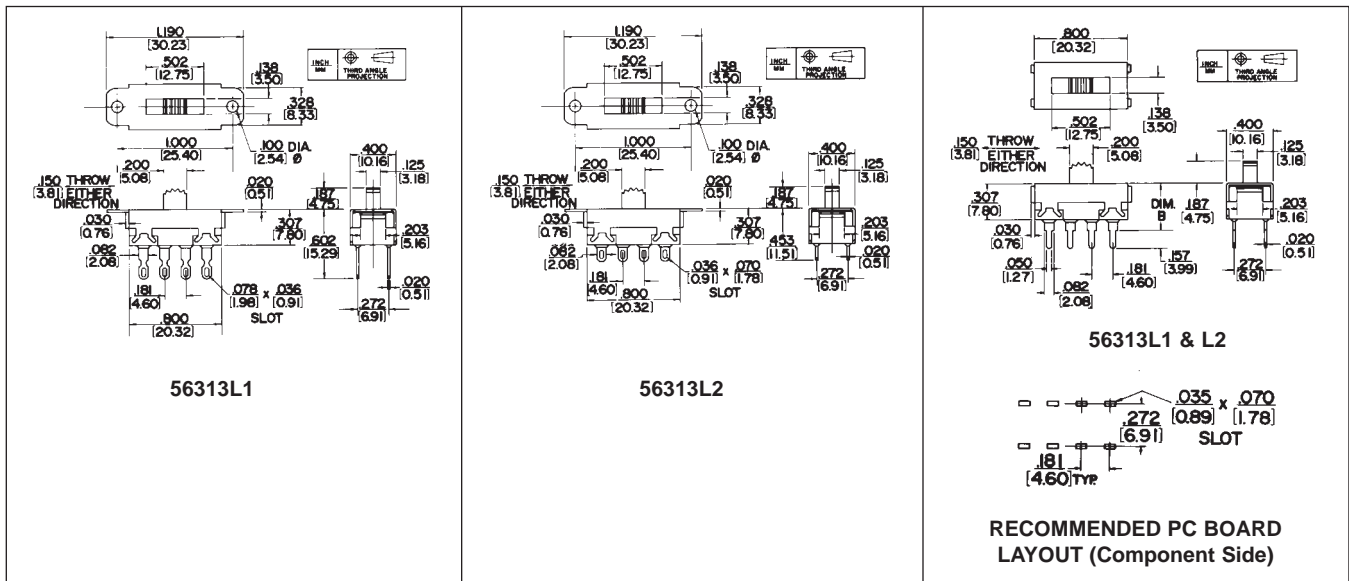

MINIATURE SLIDE SWITCHES

DIMENSIONS ARE FOR REFERENCE ONLY $\frac{\text{Inch}}{\text{(mm)}}$

NOTE: Contact your Switchcraft Representative for price and delivery.