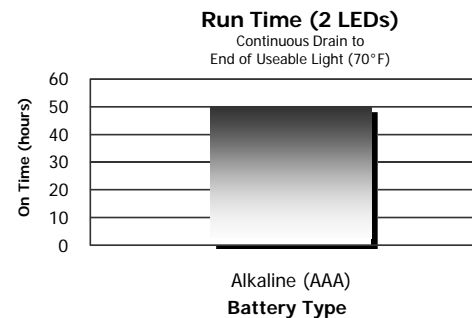

Performance:

Important Notice

This datasheet contains information specific to products manufactured at the time of its publication
Contents herein do not constitute a warranty
©Energizer / All Rights Reserved