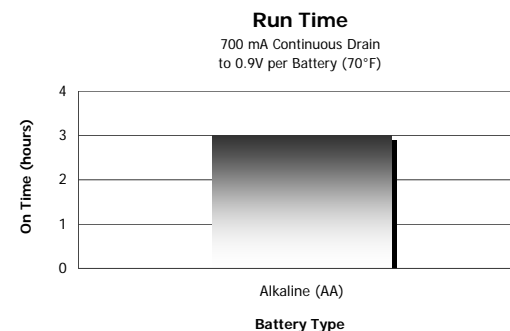

Performance: