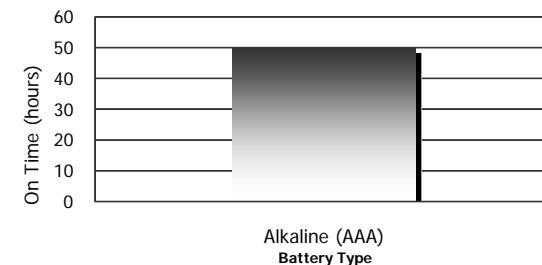

Performance:

Run Time (2 LEDs)

To End of Useable Light (70°F)

Important Notice

This datasheet contains information specific to products manufactured at the time of its publication

Contents herein do not constitute a warranty
©Energizer / All Rights Reserved