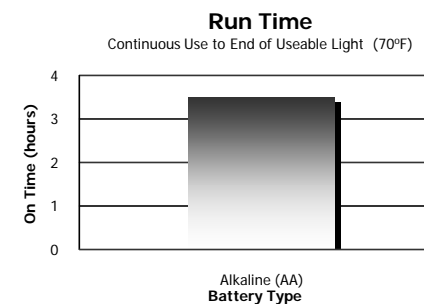

Performance: