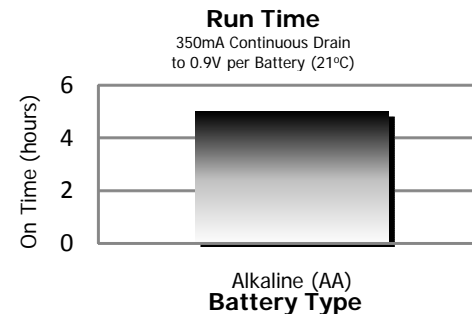

Performance: