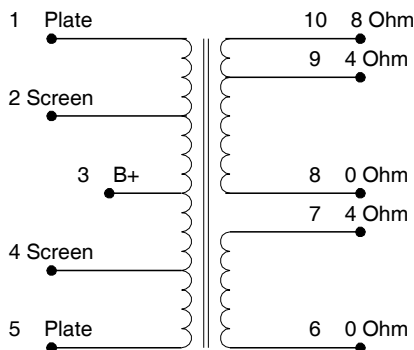

Schematic

Suggested Tube Types

Part No.	Audio Watts	Primary Impedance	Tube Types
1650KP	50	3,400 C.T.	6L6GC, 807, 5881, EL34, 6146B, 6550B
1650PP	60	6,600 C.T.	6L6GC, 807, 5881, EL34, 6146B, 6550B, KT88
1650RP	100	5,000 C.T.	807, 5881, EL34, 6146B, 6550B, KT88

Note: The above examples of possible combinations are to help you narrow down the choices of transformers for your favorite tube types. How you operate the tubes (push-pull, push-pull parallel, ultra-linear, class B+, bias, operating points, etc.) will change optimum plate to plate load impedance. Only a few of the most popular tubes are shown. As more tubes become available we will add them to the list. A tube manual or tube manufacturer's technical data sheets should be consulted first, before making a decision on a proper output transformer.

CANADA
Guelph, Ontario (519) 822-2960
St. Laurent, Quebec (514) 343-9010
USA
Cheektowaga, NY (716) 630-7030

www.hammondmfg.com

EUROPE
Basingstoke, UK 01256 812812

AUSTRALIA
Queenstown, Australia 61-8-8240-2244