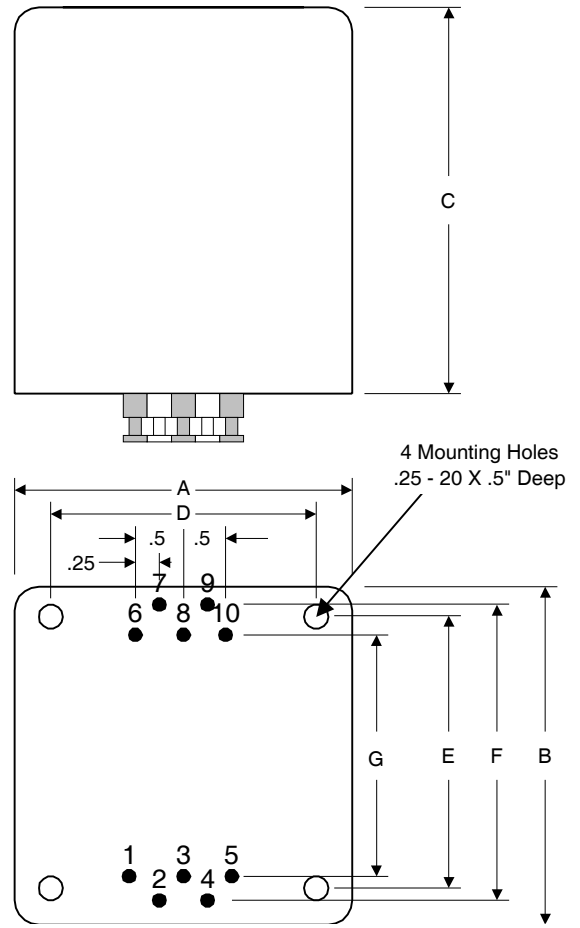

# Push - Pull Audiophile - Potted Output (1650 "P" Series)

## PUSH - PULL "CLASSIC" TUBE TYPE - ULTRA-LINEAR POTTED OUTPUT TRANSFORMERS

- Designed for push-pull tube output circuits.
- Enclosed in a drawn steel case, the transformer is completely potted in epoxy and painted in black powder paint to match our potted power transformers & potted chokes.
- Frequency response 30 Hz. to 30 KHz. at full rated power (+/- 1 db max. ref. 1 KHz) minimum.
- Lead connection is via 10 bottom mounted lugs.
- All units include 40% screen taps for Ultra-Linear operation (if desired).
- Typical applications - Push-Pull: triode, Ultra-Linear pentode, and tetrode connected audio output.

Tube Audio

Part No.	Audio Watts	Primary Impedance	Max DC Per Side	Secondary Impedance	Dimensions (Inches)							Wt. Lbs.
					A	B	C	D	E	F	G	
<b>1650KP</b>	50	3,400 C.T.	318 ma.	4/8/16	3.31	3.88	4.25	2.50	3.00	3.31	2.56	9
<b>1650PP</b>	60	6,600 C.T.	200 ma.	4/8/16	3.31	3.88	4.25	2.50	3.00	3.31	2.56	10
<b>1650RP</b>	100	5,000 C.T.	317 ma.	4/8/16	4.25	5.00	4.50	3.38	4.25	4.50	3.75	13